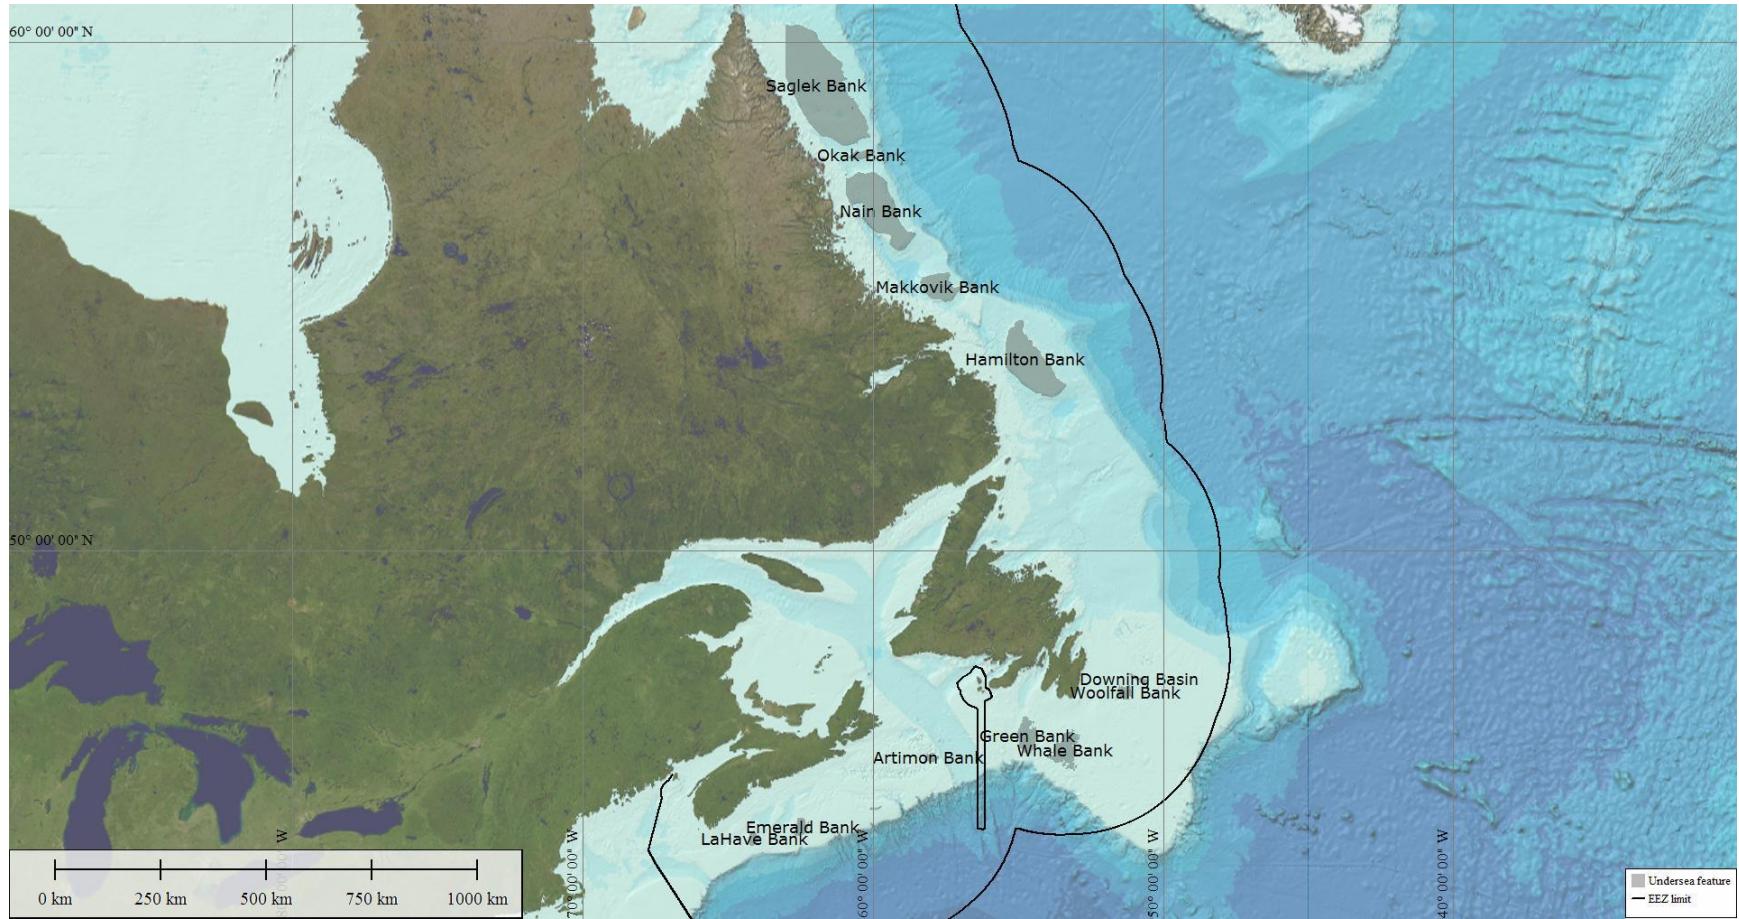

## A set of undersea feature names inside the Canadian EEZ

\*base map: GEBCO\_2014\_grid