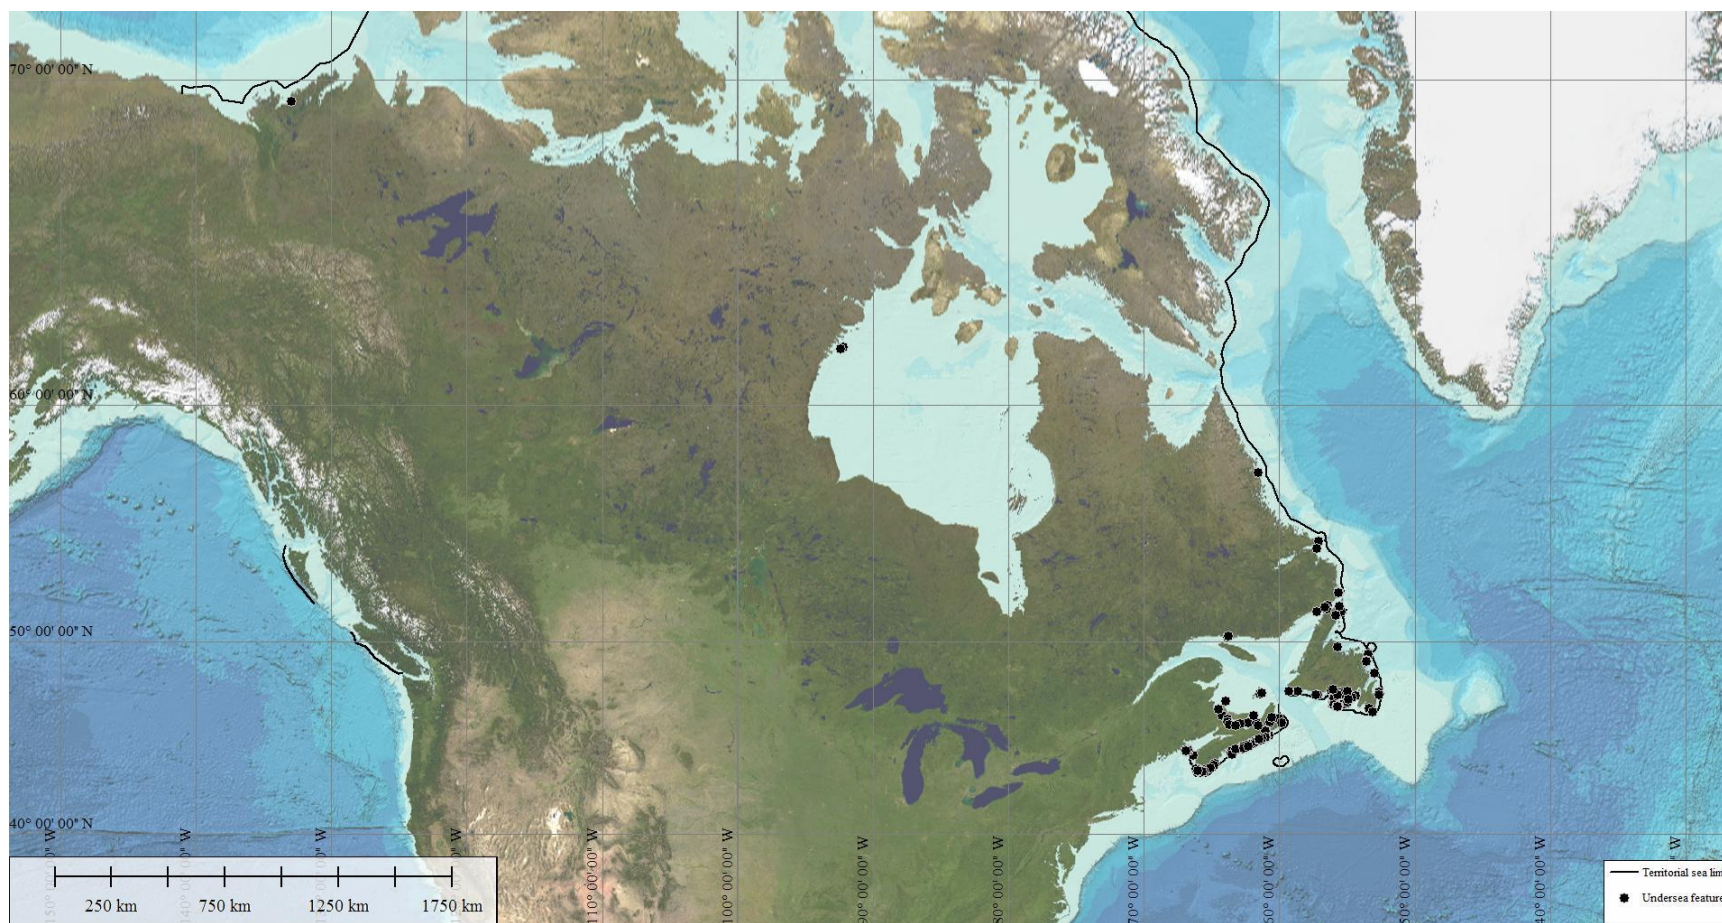

A set of undersea feature names inside the Canadian territorial seas

*base map: GEBCO_2014_grid