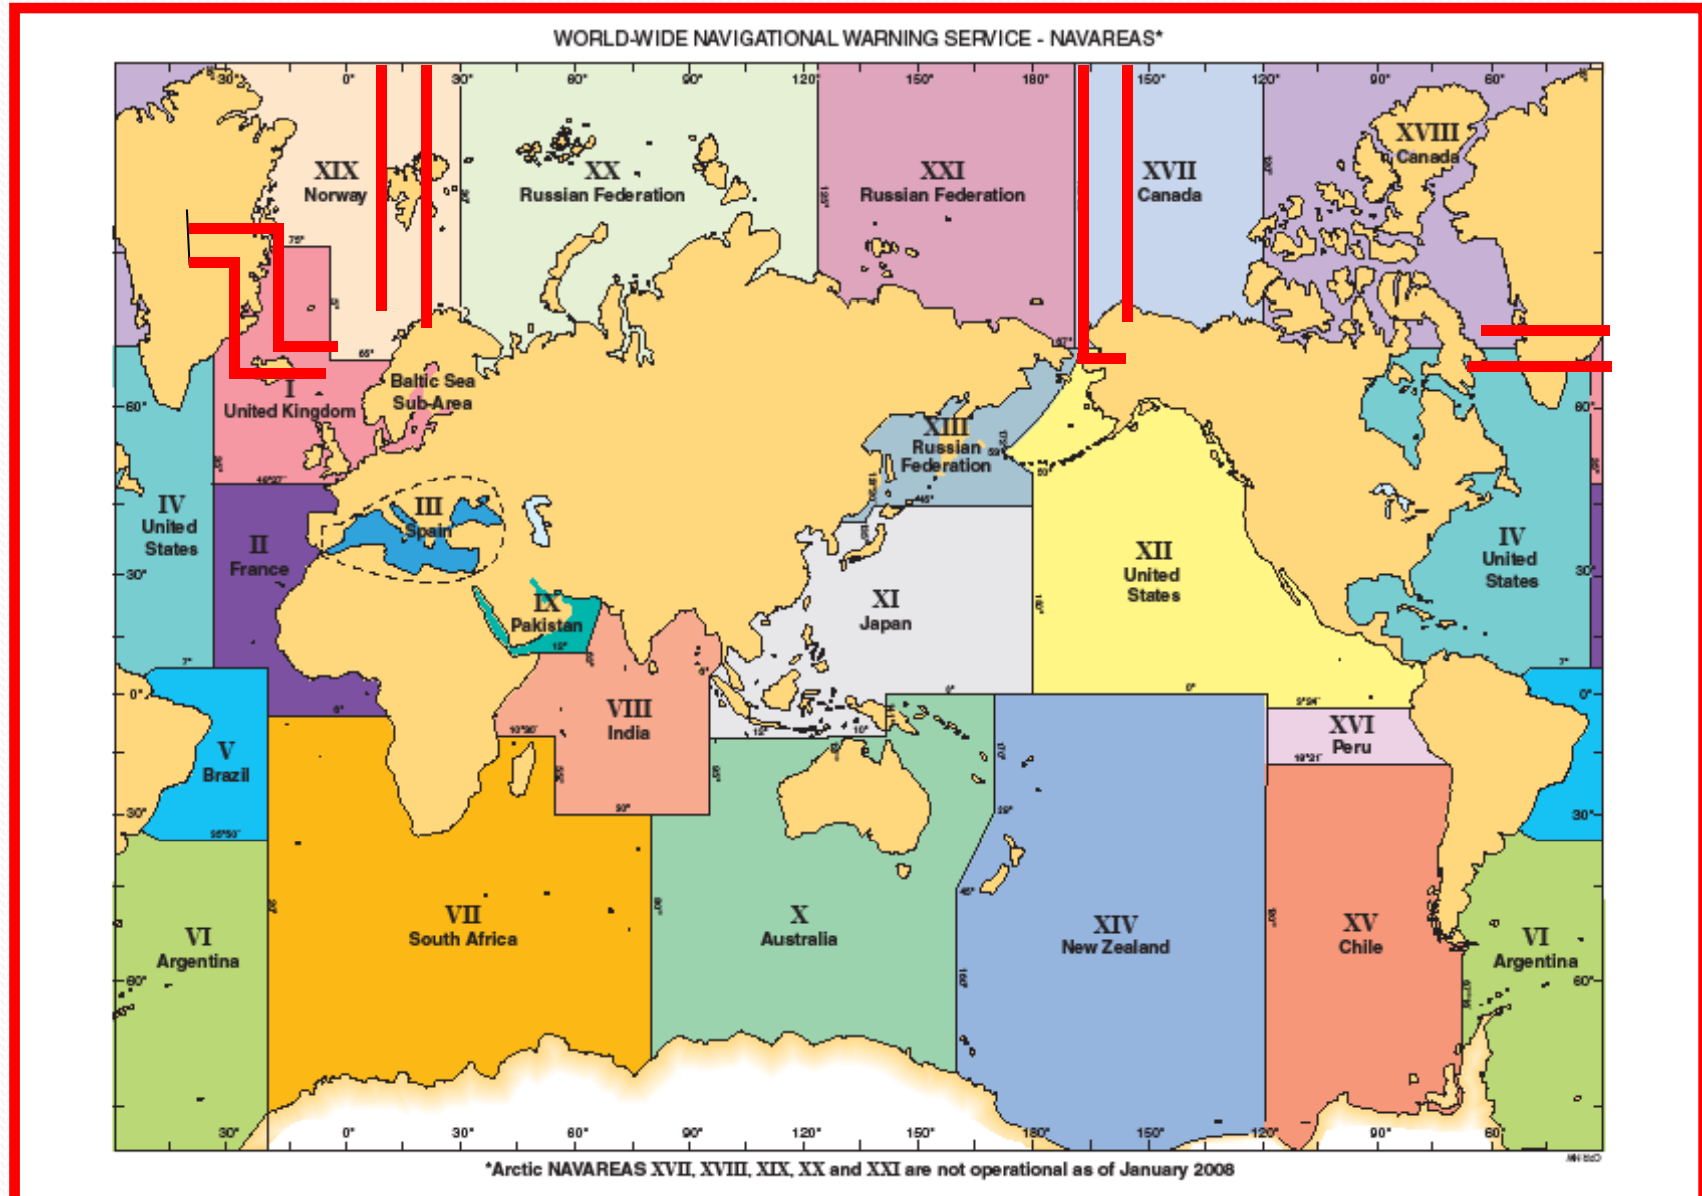

WWNWS NAVAREAs Overlap Zones