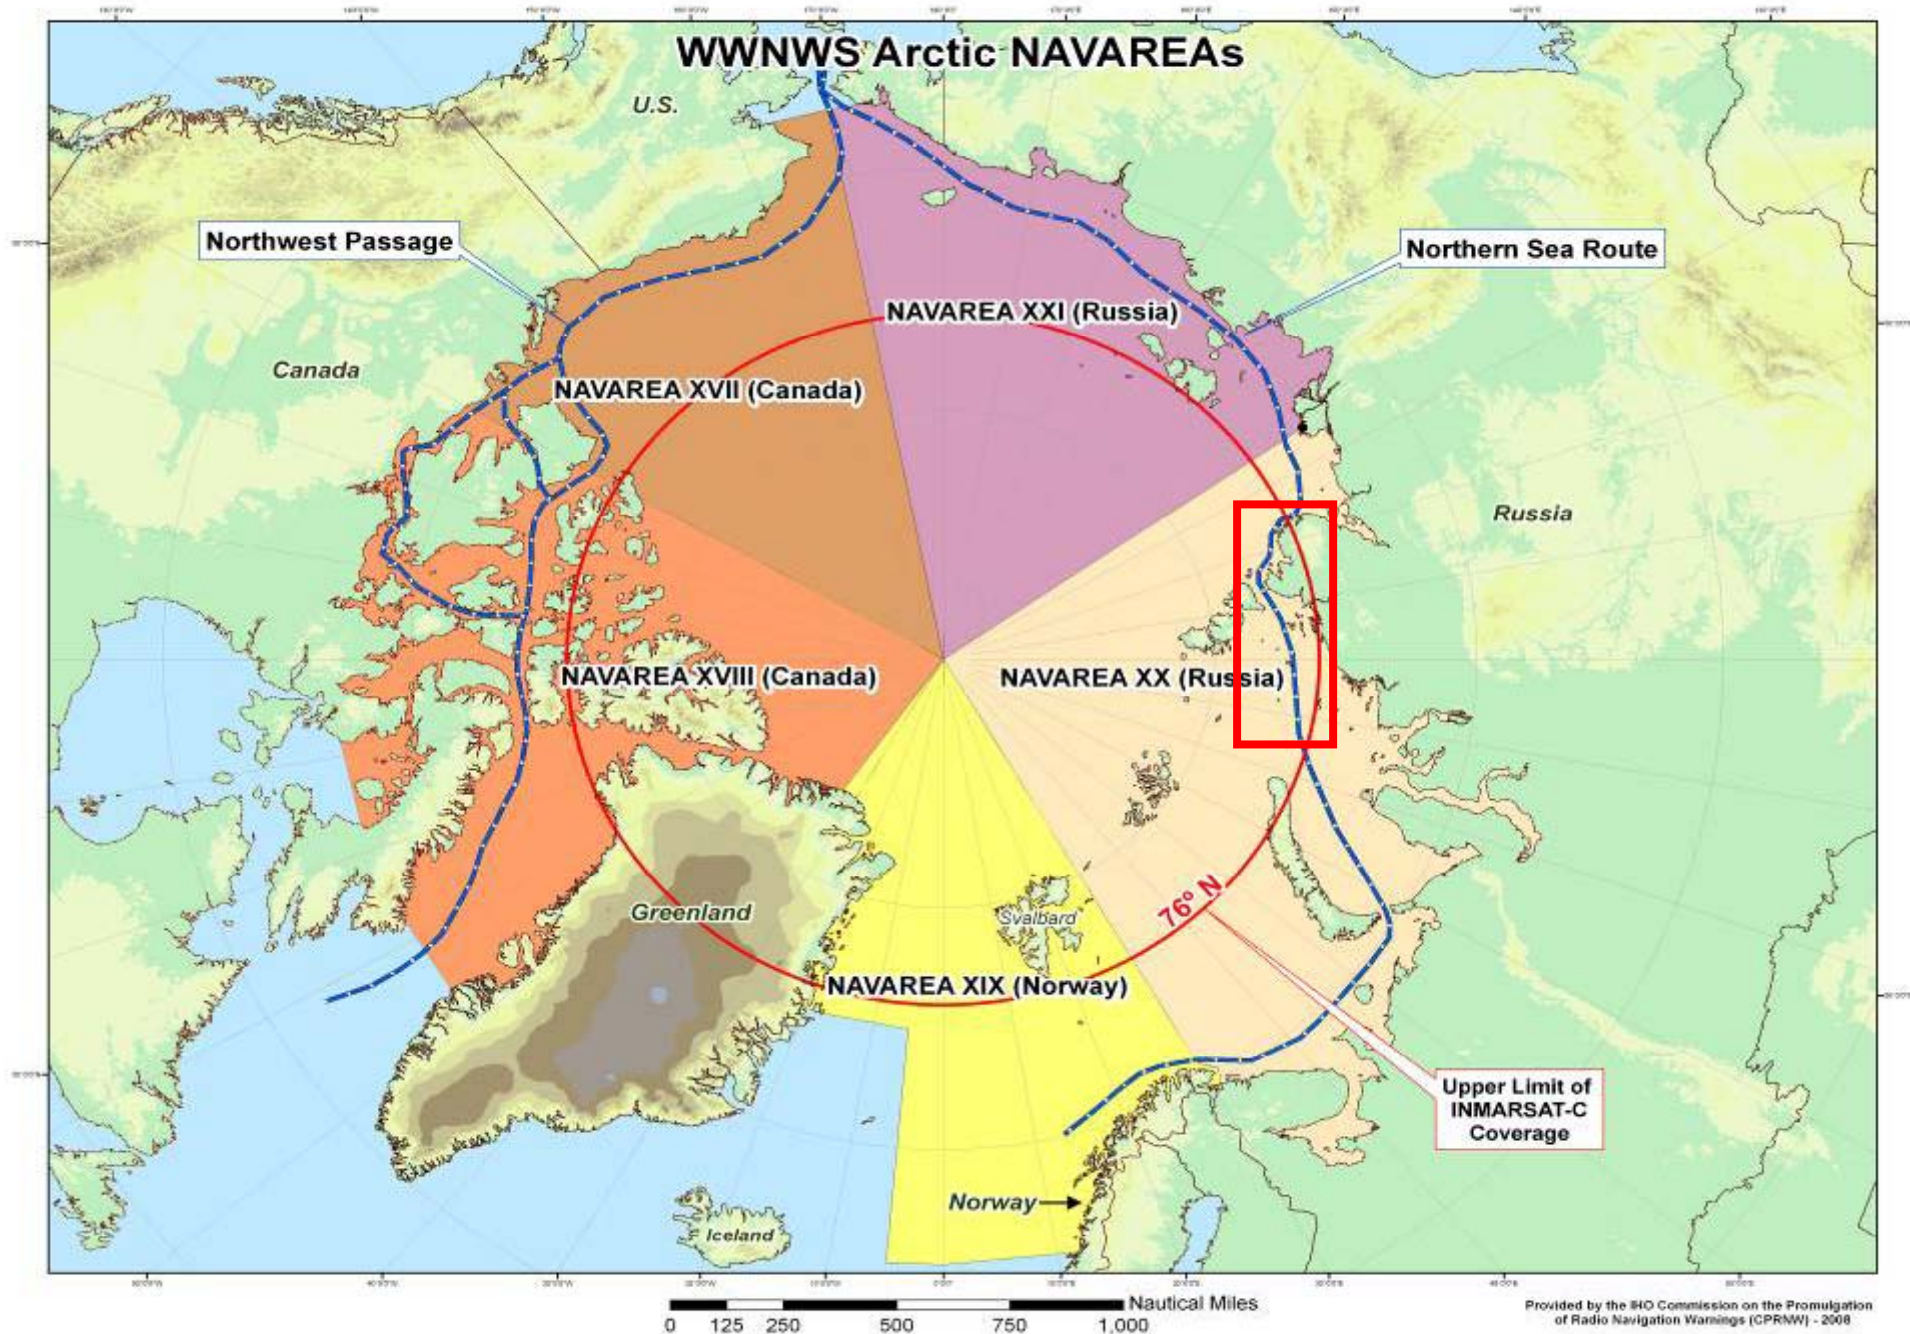

WWNWS Arctic NAVAREAs