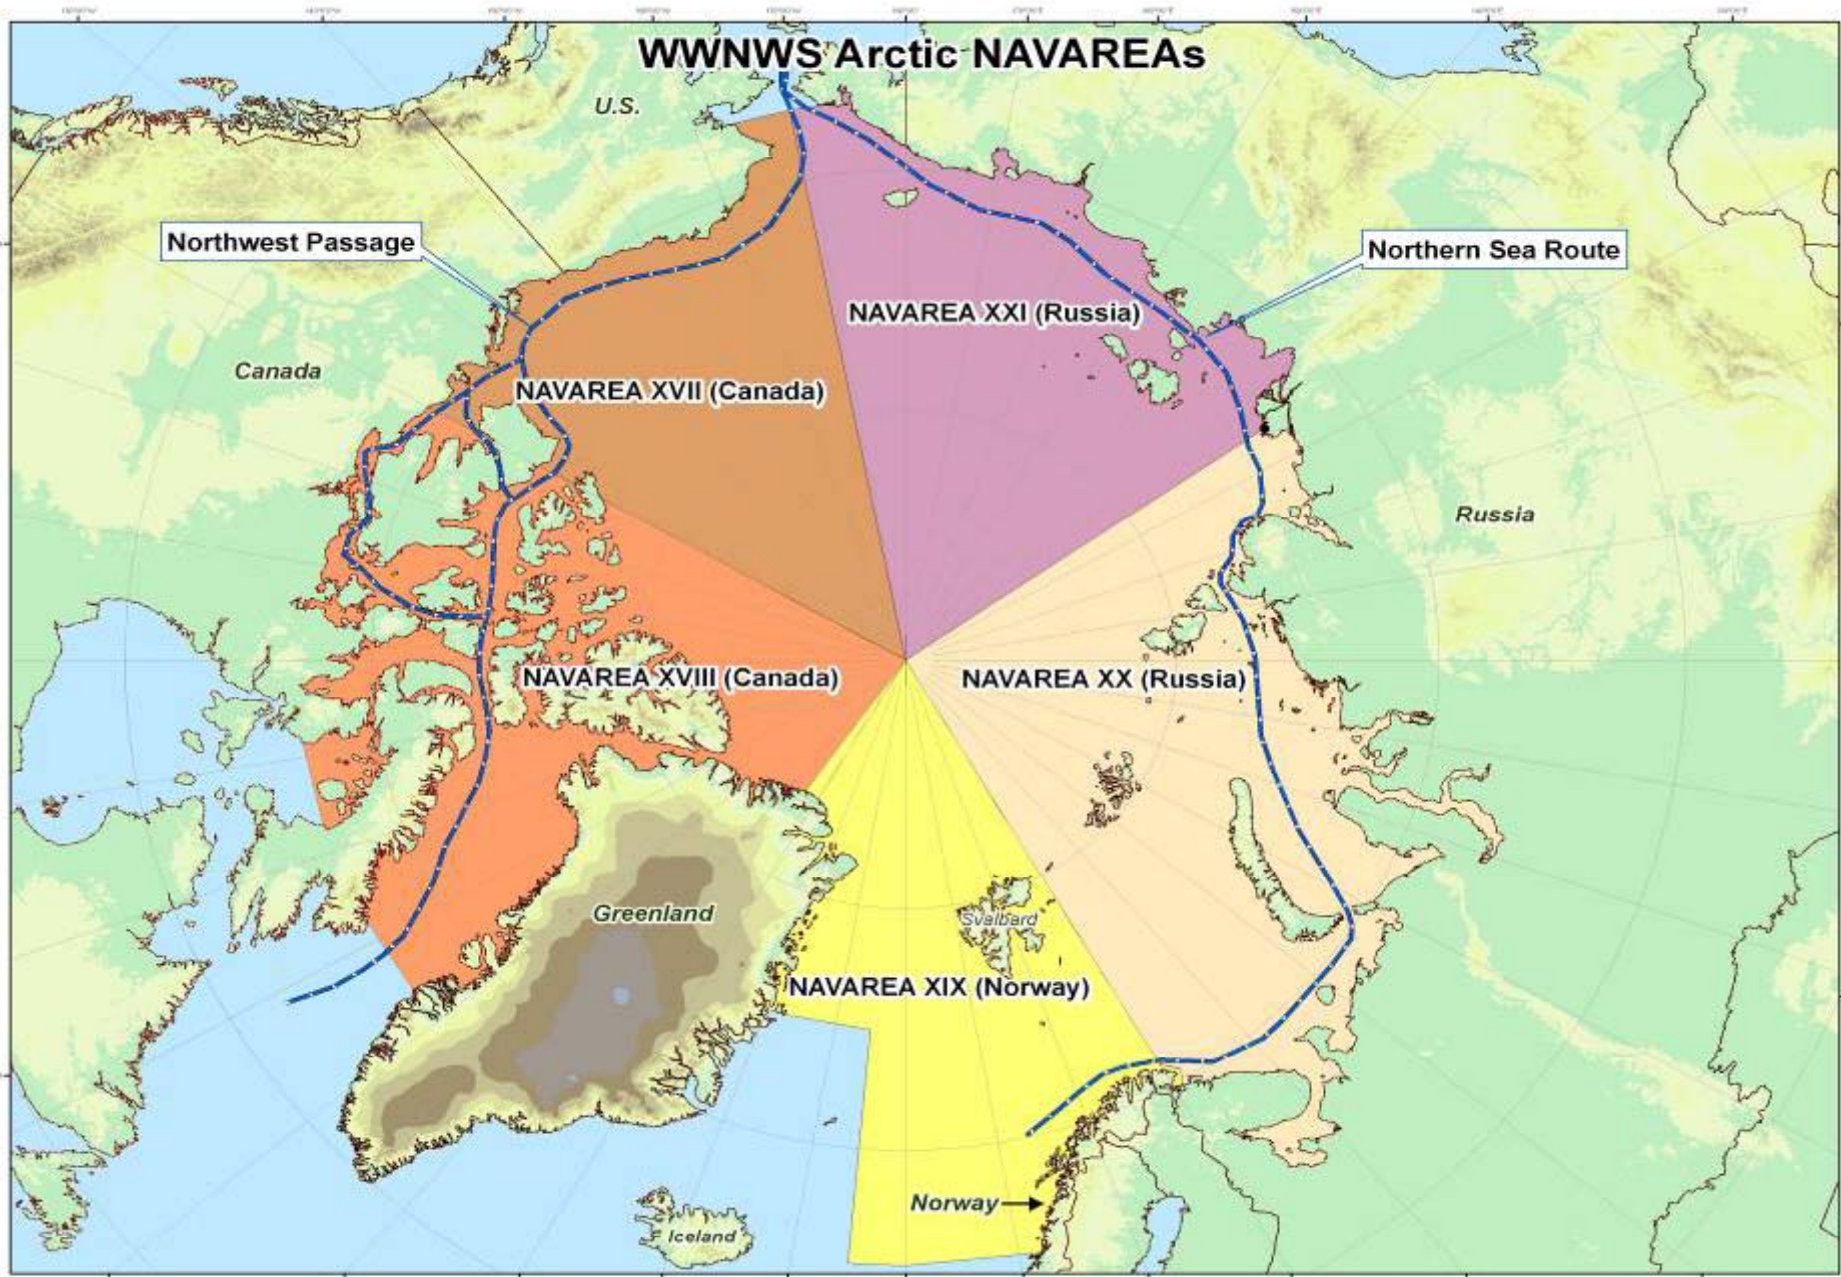

# WWNWS NAVAREAS

WORLD-WIDE NAVIGATIONAL WARNING SERVICE - NAVAREAS\*

\*Arctic NAVAREAS XVII, XVIII, XIX, XX and XXI are not operational as of January 2008

0 125 250 500 750 1,000 Nautical Miles

Provided by the IHO Commission on the Promulgation of Radio Navigation Warnings (CPRNW) - 2008

## NAVAREA Broadcast Schedule

NAVAREA	CO-ORDINATOR	TIMES (UTC)	SATELLITE
I	United Kingdom	0530, 1730 + as appropriate	AOR (E)
II	France	0430, 1630	AOR (E)
III	Spain	1200, 2400 + on receipt	AOR (E)
IV	United States	1000, 2200	AOR (E) & (W)
V	Brazil	0030, 1230	AOR (E)
VI	Argentina	0200, 1400	AOR (W)
VII	South Africa	0940, 1940	IOR & AOR (E)
VIII	India	1000	IOR
IX	Pakistan	0800 (planned 0300, 0900)	IOR
X	Australia	0700, 1900 + on receipt	POR & IOR
XI	Japan	0005, 0805, 1205	POR & IOR
XII	United States	1030, 2230	POR & AOR (W)
XIII	Russian Federation	0930, 2130	POR
XIV	New Zealand	on receipt + every 12 hours	POR
XV	Chile	0210, 1410	AOR (W)
XVI	Peru	0519, 1119, 1719, 2319	AOR (W)
XVII*	Canada	1130, 2300	POR
XVIII*	Canada	1100, 2300	AOR-W
XIX*	Norway	0630, 1830	AOR-E
XX*	Russian Federation	0530, 1730	IOR
XXI*	Russian Federation	0630, 1830	POR