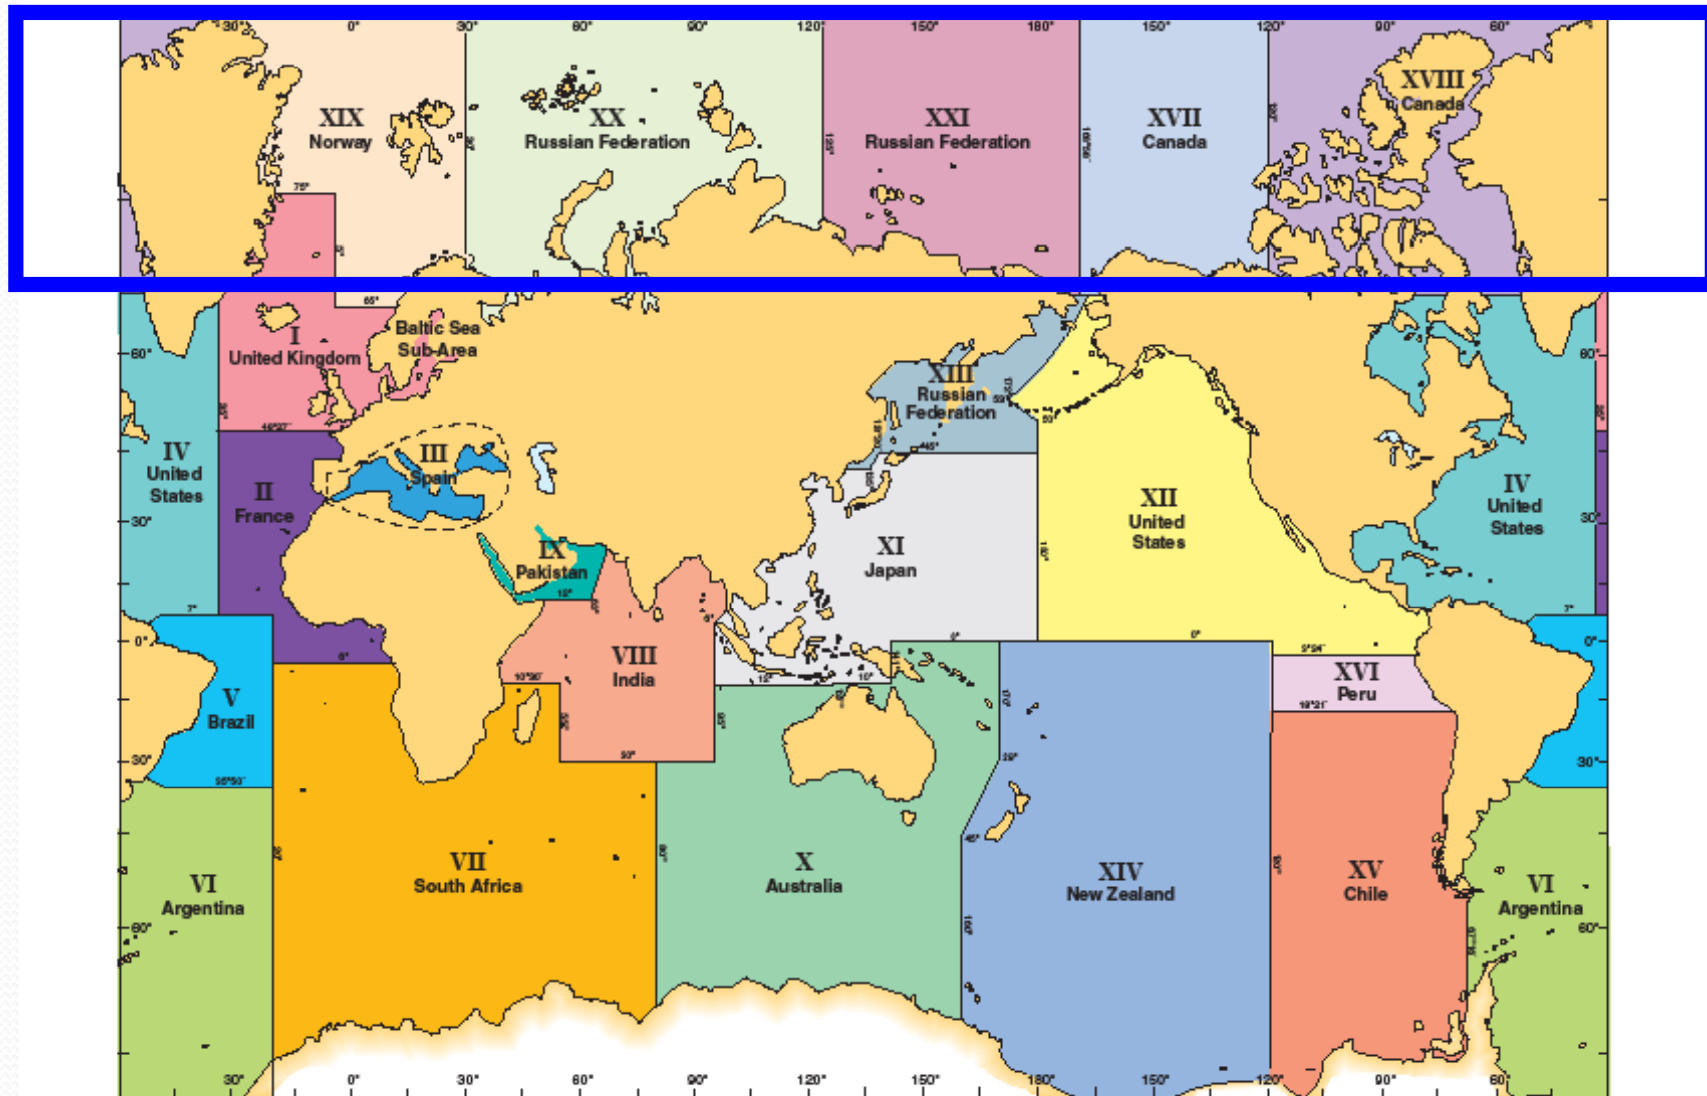

# WWNWS NAVAREAS

WORLD-WIDE NAVIGATIONAL WARNING SERVICE - NAVAREAS\*

\*Arctic NAVAREAS XVII, XVIII, XIX, XX and XXI are not operational as of January 2008

0 125 250 500 750 1,000 Nautical Miles

Provided by the IHO Commission on the Promulgation of Radio Navigation Warnings (CPRNW) - 2008

0 125 250 500 750 1,000 Nautical Miles

Provided by the IHO Commission on the Promulgation of Radio Navigation Warnings (CPRNW) - 2008

# SafetyNET Schedule Update

- **Brazil NAVAREA V – Nav Warnings Schedule Change**
  - 0030, 1230 AOR-E
- **Canada NAVAREA XVII – Nav Warnings**
  - 1130, 2300 POR
- **Canada NAVAREA XVIII – Nav Warnings**
  - 1100, 2300 AOR-W
- **Norway NAVAREA XIX – Nav Warnings**
  - 0630, 1830 AOR-E
- **Russian Federation NAVAREA XX – Nav Warnings**
  - 0530, 1730 IOR
- **Russian Federation NAVAREA XXI – Nav Warnings**
  - 0630, 1830 POR

## NAVAREA Broadcast Schedule

NAVAREA	CO-ORDINATOR	TIMES (UTC)	SATELLITE
I	United Kingdom	0530, 1730 + as appropriate	AOR (E)
II	France	0430, 1630	AOR (E)
III	Spain	1200, 2400 + on receipt	AOR (E)
IV	United States	1000, 2200	AOR (E) & (W)
V	Brazil	0030, 1230	AOR (E)
VI	Argentina	0200, 1400	AOR (W)
VII	South Africa	0940, 1940	IOR & AOR (E)
VIII	India	1000	IOR
IX	Pakistan	0800 (planned 0300, 0900)	IOR
X	Australia	0700, 1900 + on receipt	POR & IOR
XI	Japan	0005, 0805, 1205	POR & IOR
XII	United States	1030, 2230	POR & AOR (W)
XIII	Russian Federation	0930, 2130	POR
XIV	New Zealand	on receipt + every 12 hours	POR
XV	Chile	0210, 1410	AOR (W)
XVI	Peru	0519, 1119, 1719, 2319	AOR (W)
XVII*	Canada	1130, 2300	POR
XVIII*	Canada	1100, 2300	AOR-W
XIX*	Norway	0630, 1830	AOR-E
XX*	Russian Federation	0530, 1730	IOR
XXI*	Russian Federation	0630, 1830	POR