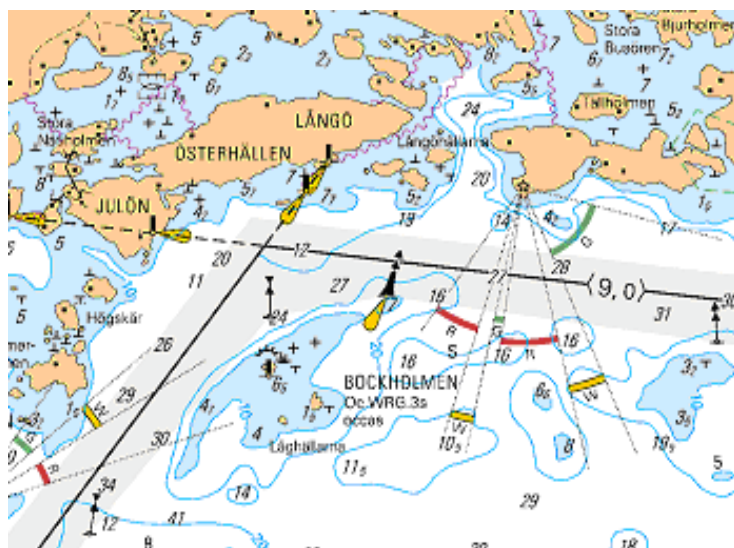

Four colour printing (process colours):

CMYK values used in Finnish printed charts:

Raster percentages in film originals:

Object	Cyan	Magenta	Yellow	Black
Black (coastline etc)	0	0	0	100
Land tint	0	6	25	0
Shallow water tint	15	0	0	0
Fairway area	0	0	0	10
Traffic separation zone	7	23	0	0
Leisure craft fairway	0	0	0	15
Light-white	0	15	100	0
Light (navigational) green	80	0	70	0
Light (navigational) red	0	90	65	0
Depth contour	100	0	0	0
Depth contour 3-6	100	0	0	20

Spot Colours:

PMS (Pantone Matching System) values for same colours:

Black	Black
Land tint	PMS 1205
Shallow water tint	PMS 293
Fairway area	Black (10 % raster)
Light white	PMS 122
Light (navigational) green	PMS 347
Light (navigational) red	PMS 185