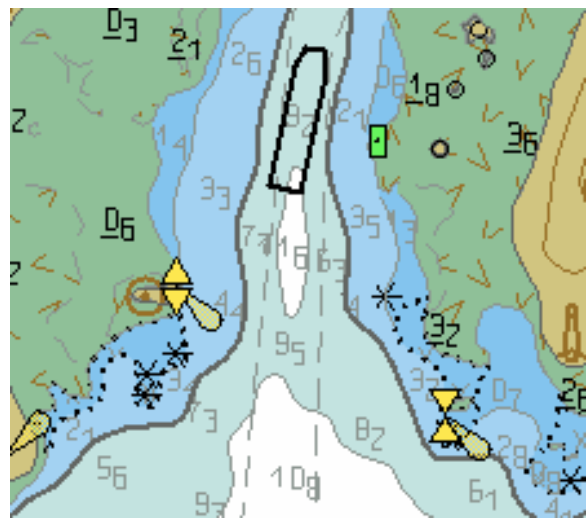

PLOT OWNERSHIP

DAY\_BRIGHT

CURRENT SYMBOL

75 % TRANSPARENT RED

50 % TRANSPARENT RED

25 % TRANSPARENT RED

DAY\_BLACKBACK

CURRENT SYMBOL

75 % TRANSPARENT RED

50 % TRANSPARENT RED

25 % TRANSPARENT RED

**DUSK**

CURRENT SYMBOL

75 % TRANSPARENT RED

50 % TRANSPARENT RED

25 % TRANSPARENT RED