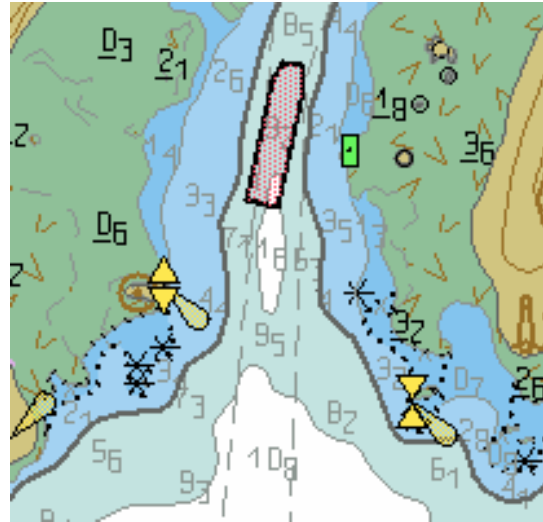

PLOT OWNERSHIP

DAY\_BRIGHT

CURRENT SYMBOL

75 % TRANSPARENT RED

50 % TRANSPARENT RED

25 % TRANSPARENT RED

DAY\_BLACKBACK

CURRENT SYMBOL

75 % TRANSPARENT RED

50 % TRANSPARENT RED

25 % TRANSPARENT RED

**DUSK**

CURRENT SYMBOL

75 % TRANSPARENT RED

50 % TRANSPARENT RED

25 % TRANSPARENT RED