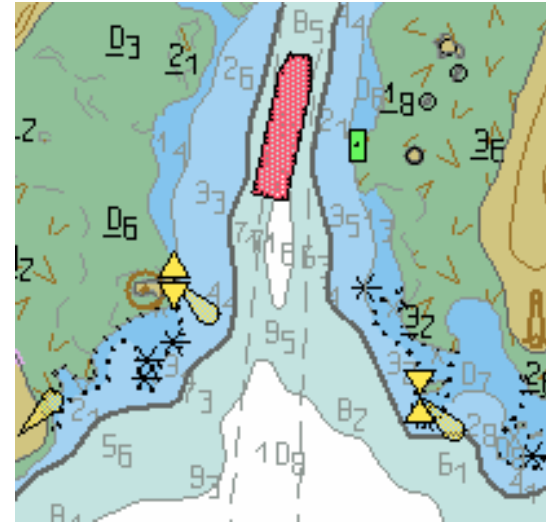

PLOT OWNERSHIP

DAY\_BRIGHT

CURRENT SYMBOL

75 % TRANSPARENT RED

50 % TRANSPARENT RED

25 % TRANSPARENT RED

DAY\_BLACKBACK

CURRENT SYMBOL

75 % TRANSPARENT RED

50 % TRANSPARENT RED

25 % TRANSPARENT RED

**DUSK**

CURRENT SYMBOL

75 % TRANSPARENT RED

50 % TRANSPARENT RED

25 % TRANSPARENT RED