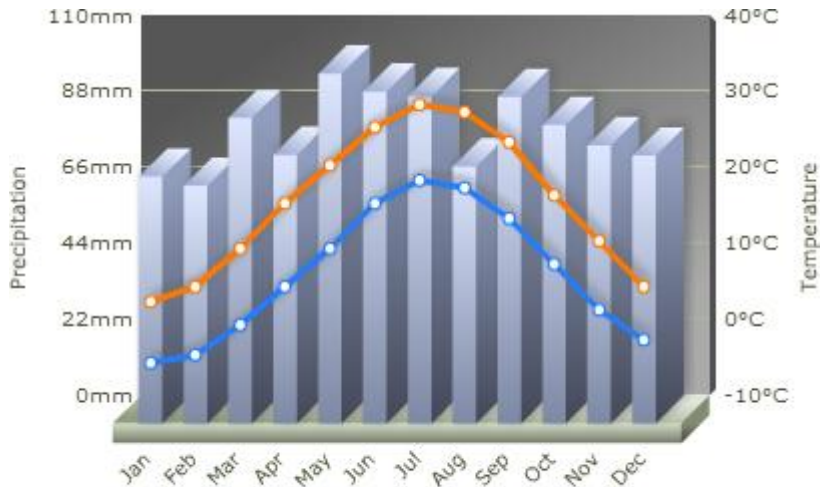

■ Precipitation ■ Highs ■ Lows

Internet Sites with Additional Information

These are just a few of the thousands of resources with information about the Washington, D.C. area. You are encouraged to explore other resources as well.

The links below are provided for informational purposes only and do not constitute endorsement of any product, service, organization, company, information provider, or content by NOAA, the Department of Commerce or the U.S. Government.

Rosslyn, Arlington Virginia
Local Dining and other Amenities

www.rosslynva.org

Georgetown, Washington, D.C.
Information

www.georgetowndc.com

Georgetown is a 15 min walk
across the Key Bridge

Smithsonian Museums

www.si.edu/Museums

Washington, D.C. Tourist Information
washington.org/about-washington-dc