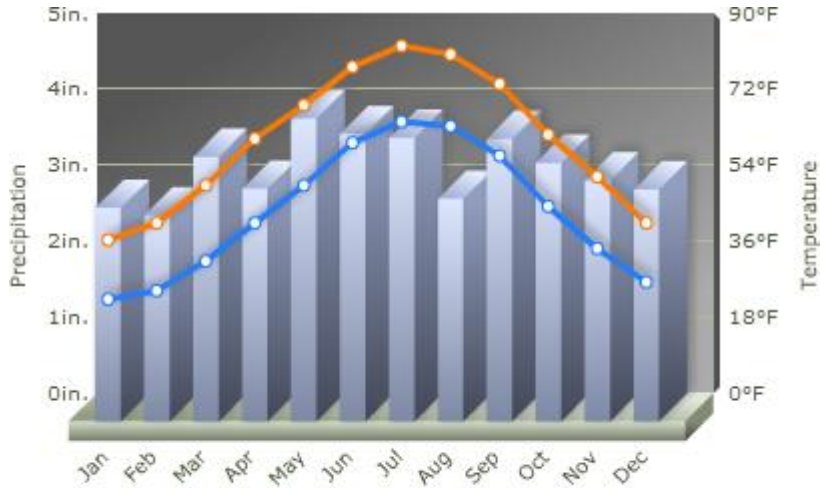

Washington D.C. Area Weather

■ Precipitation ■ Highs ■ Lows