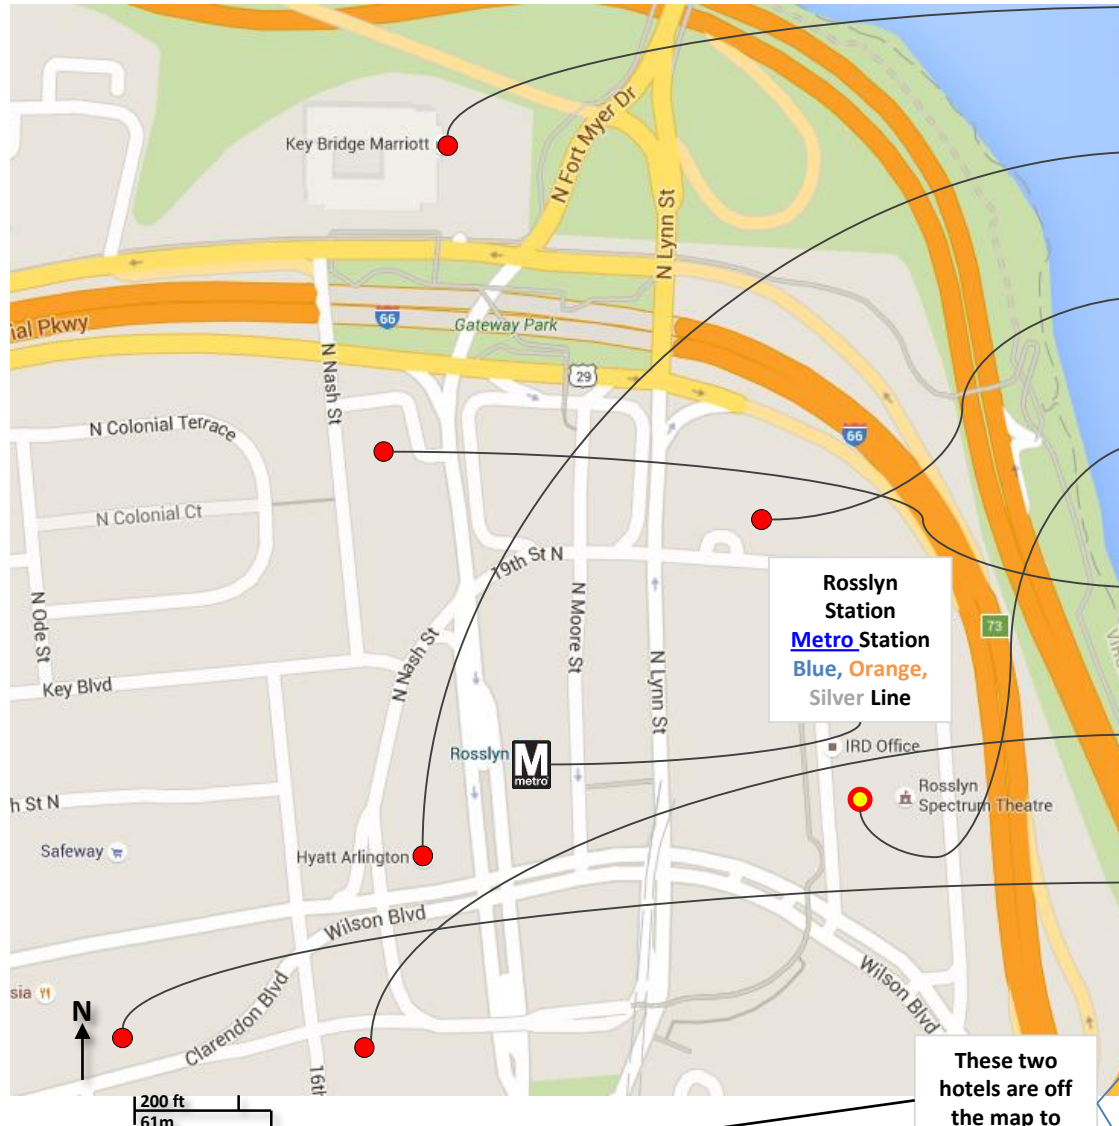

Tuesday - Thursday: 0830 - 1700

After entering Rosslyn Plaza courtyard. Cross the courtyard to the elevator lobby for 1611 N Kent St. RTCM is on the 6th floor, Suite 605.

RTCM is located in the Rosslyn area of Arlington, Virginia directly across the Potomac River from Georgetown in Washington, D.C.

Rosslyn, Arlington Hotels

Hotel Locations

[Key Bridge Marriott](#)
1401 Lee Highway
Arlington, Virginia 22209
Phone: 703-524-6400

[Hyatt Arlington](#)
1325 Wilson Boulevard
Arlington, Virginia 22209
Phone: 703 525-1234

Metro maps in English, French, German, Italian, Portuguese and Spanish are available at http://www.wmata.com/rail/maps/print_map.cfm.

The DQWG 11 meeting venue is about a 5 minute walk from the Rosslyn Metro Station on the Blue, Yellow and Silver lines.

Rosslyn, Arlington Virginia
Local Dining and other Amenities

www.rosslynva.org

Georgetown, Washington, D.C.
Information

www.georgetowndc.com

Georgetown is a 15 min walk
across the Key Bridge

Smithsonian Museums