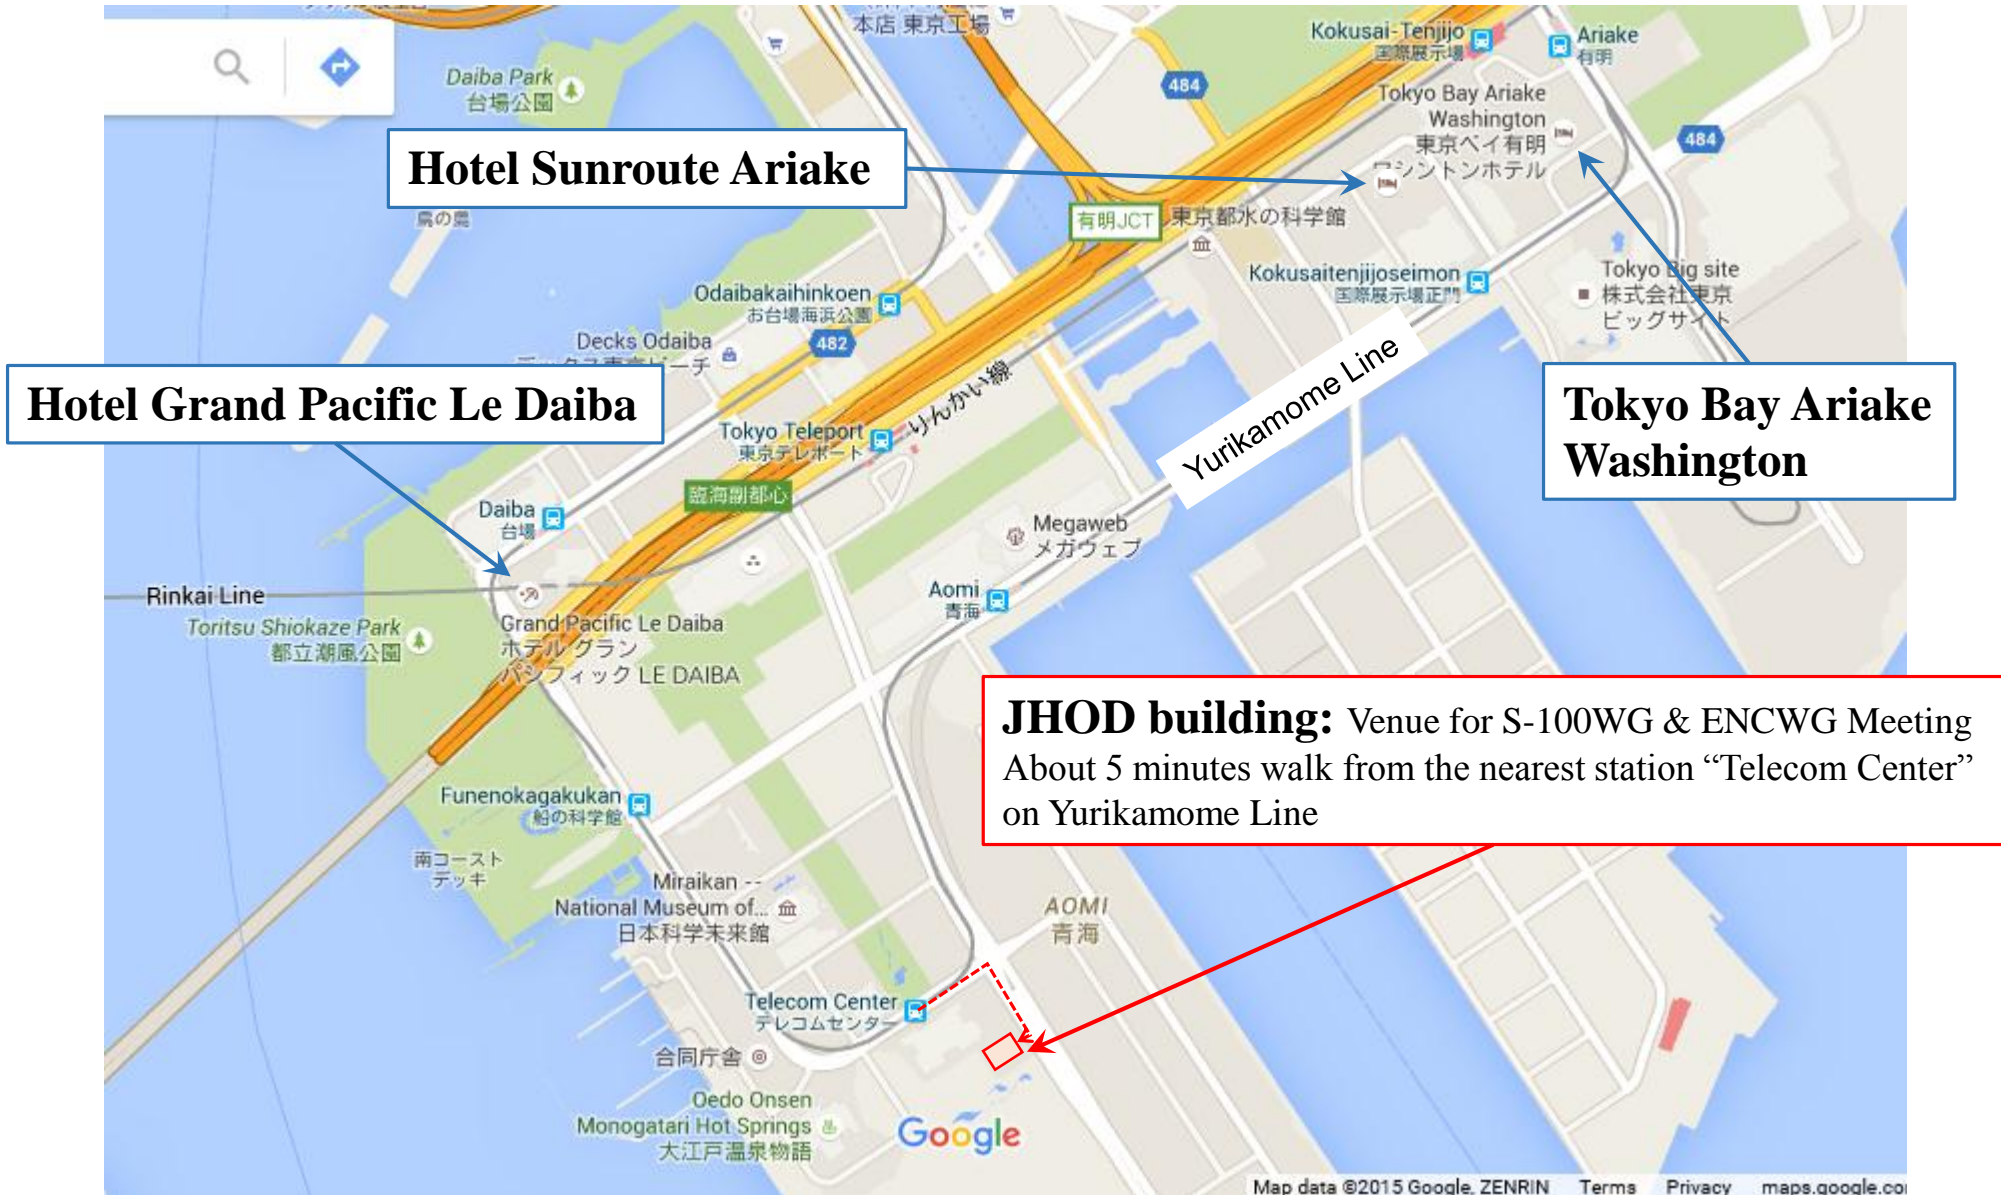

Access Map

JHOD building: Venue for S-100WG & ENCWG Meeting
About 5 minutes walk from the nearest station "Telecom Center" on Yurikamome Line