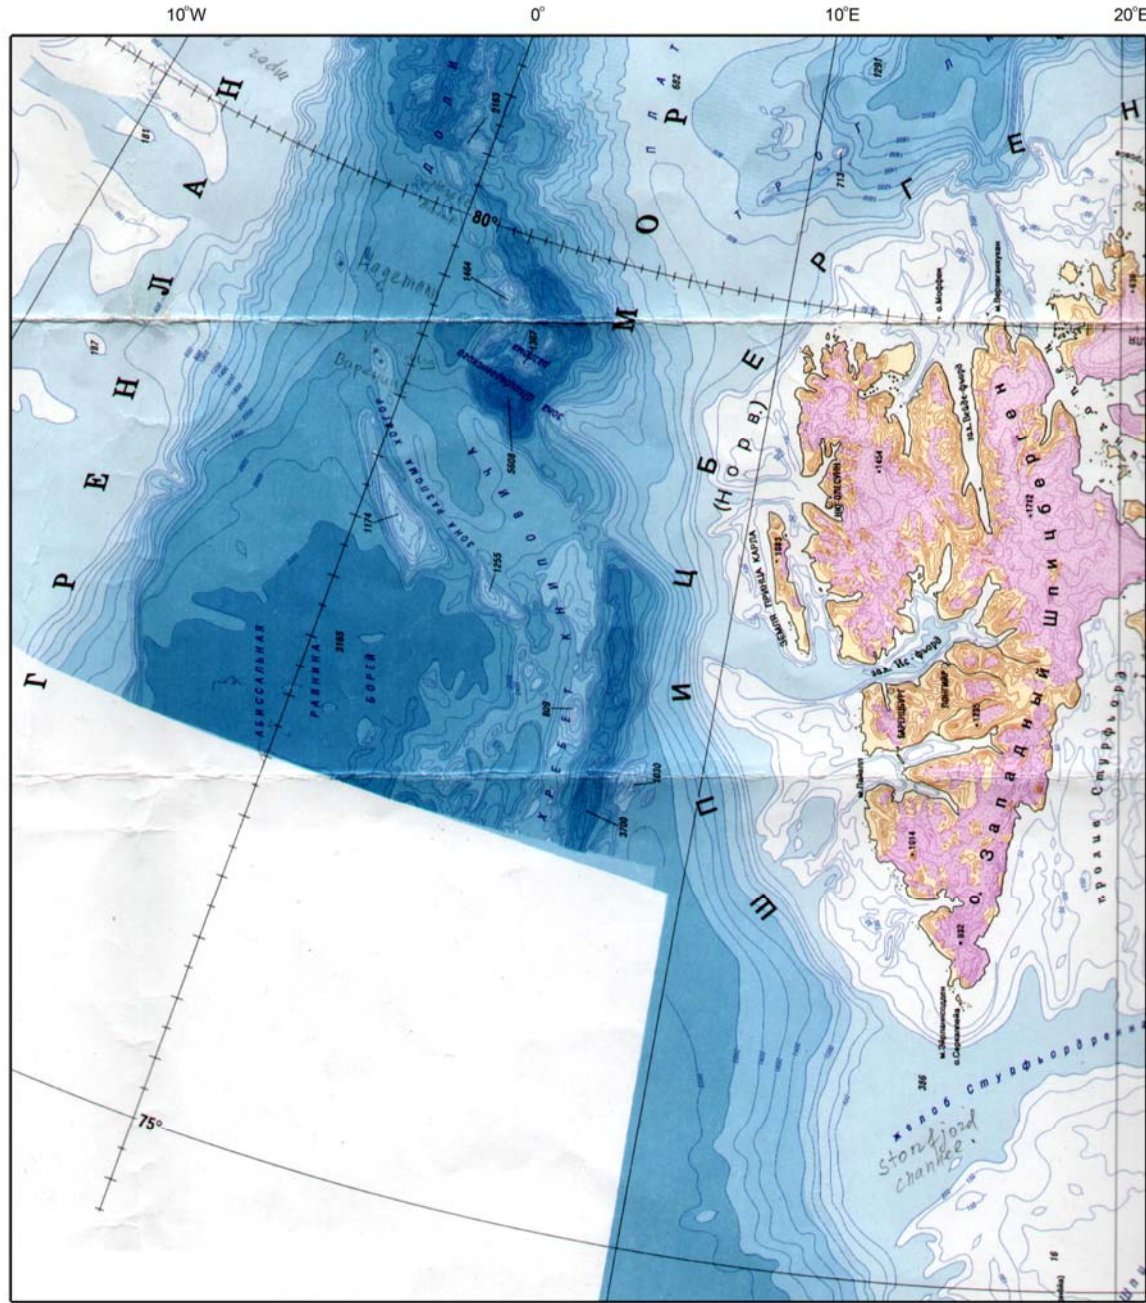

Map of Central Arctic Basin at scale 1:2 500 000 (HDNO, 2002)

Bathymetric map of the North Knipovich Ridge area (24 kruise RV "N. Strakchov")