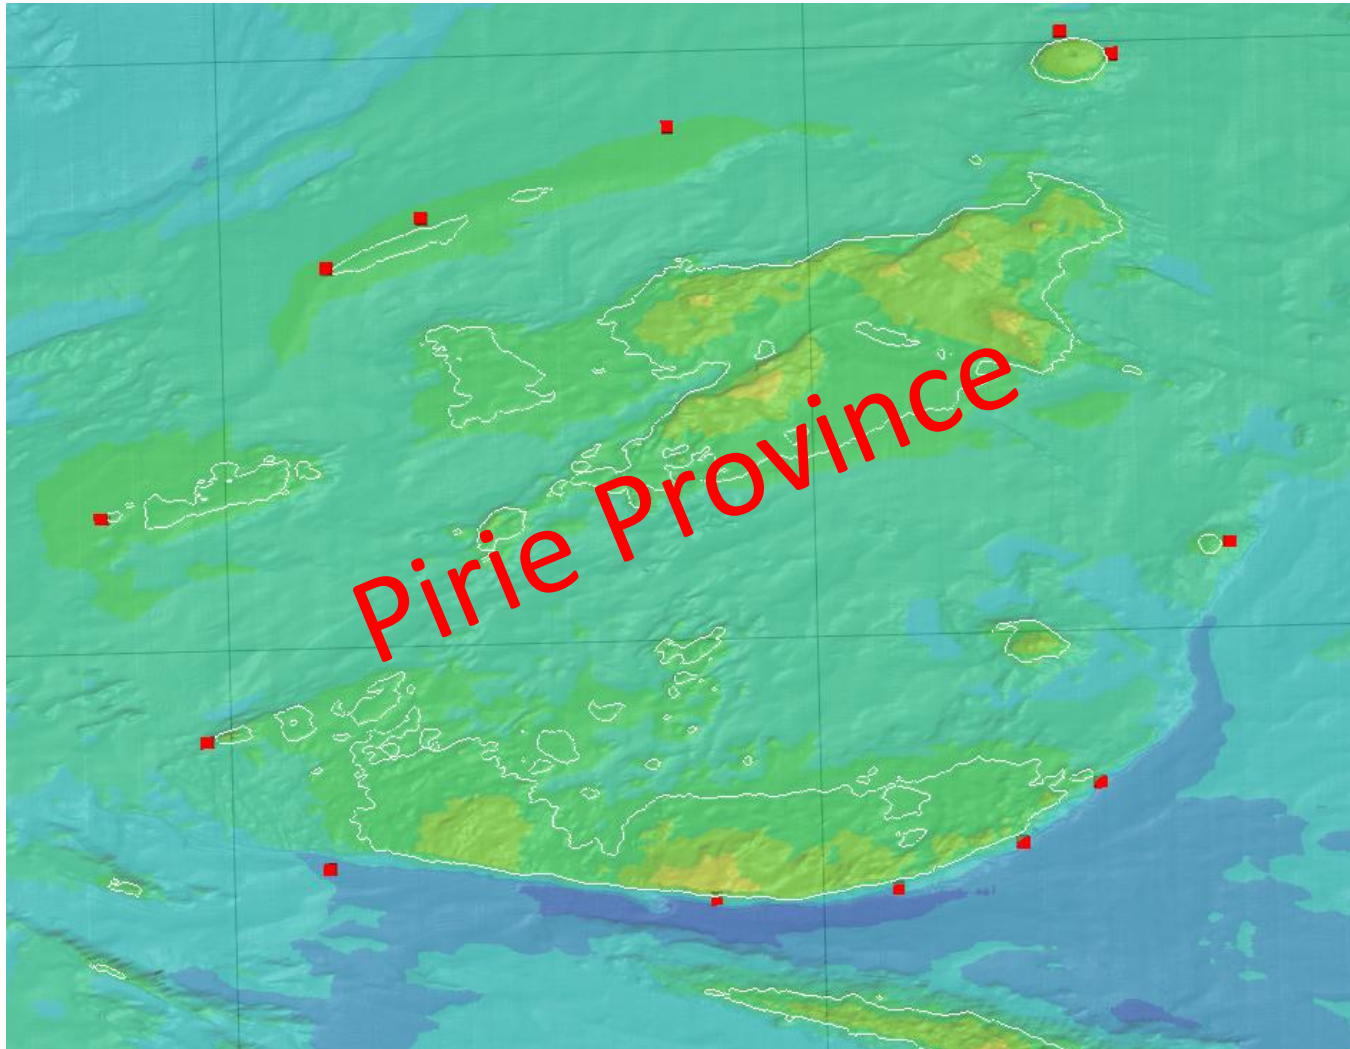

SCUFN Action Item 23/32 Pirie Province