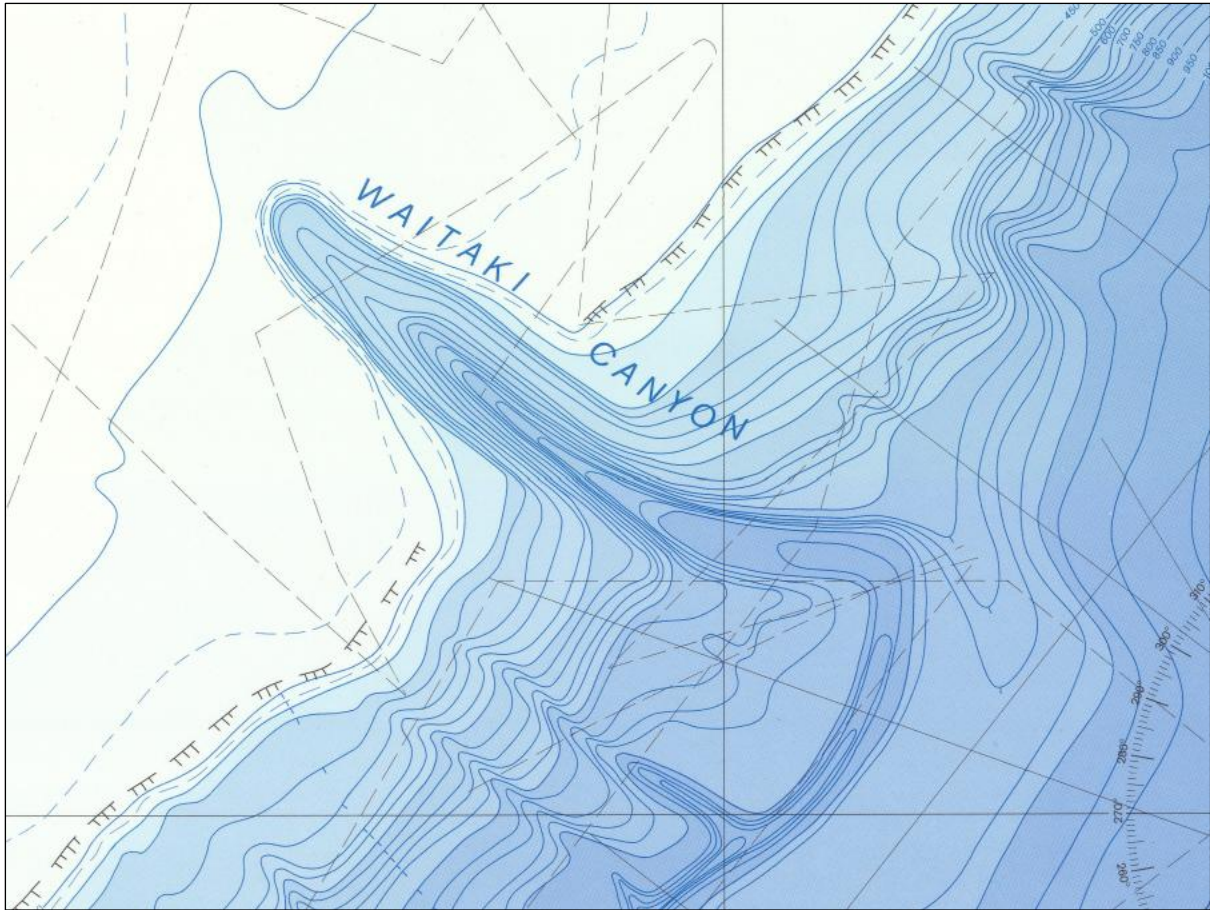

171°40'E

45°20'S

Waitaki Canyon (Oamaru Chart©, Carter & Carter, 1981)