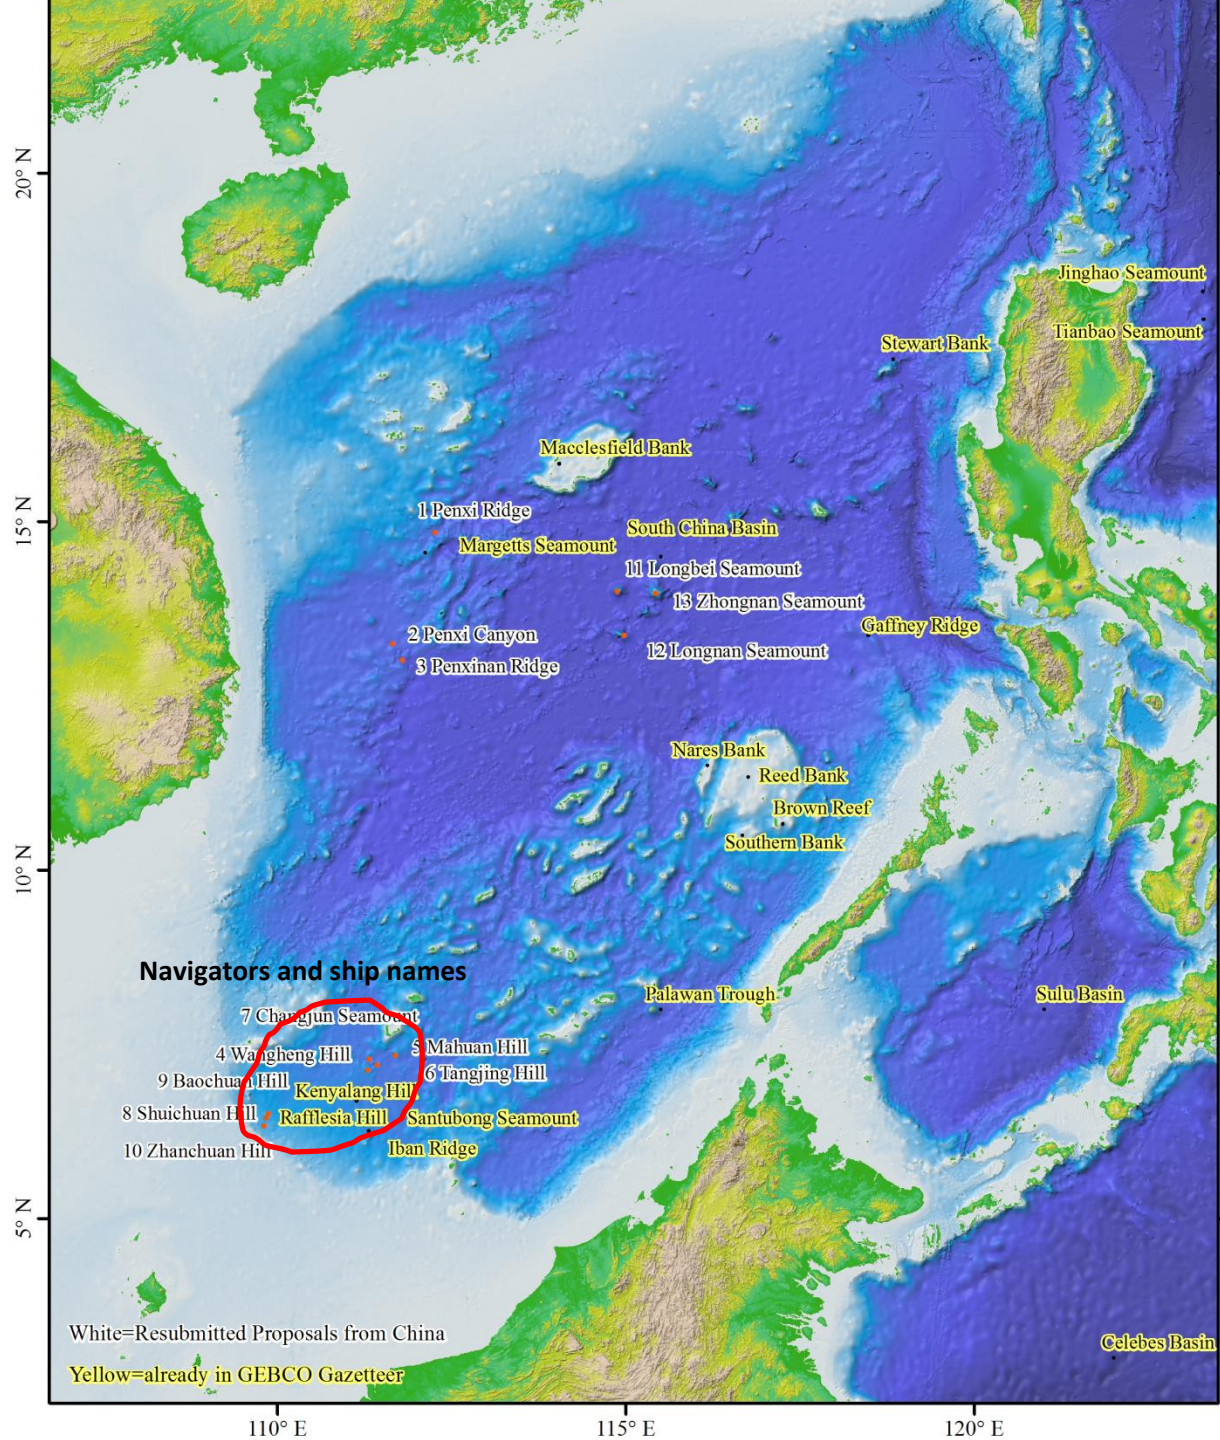

The naming system in SCS

- 11 like-feature groups
- 11 specific categories of names correspondingly

51 Likui Basin

Anikeeva Knoll

45 Zigong Seamount

48 Zhangyong Hill

46 Guanzhong Hill

47 Baigui Guyot

Egiazarov Seamount

Kolbasin Hill

Sen'kov Seamount

55 Sanghongyang Hills

49 Zhangjuzheng Hills

Paeraengi Knoll

Gamasot Knoll

Haemirae Knoll

Maetdol Knoll

Zhuying Seamount

White=proposed name for 2018

Yellow=already in GEBCO Gazetteer

144° W

142° W

140° W

138° W

136° W

12° N

11° N

10° N