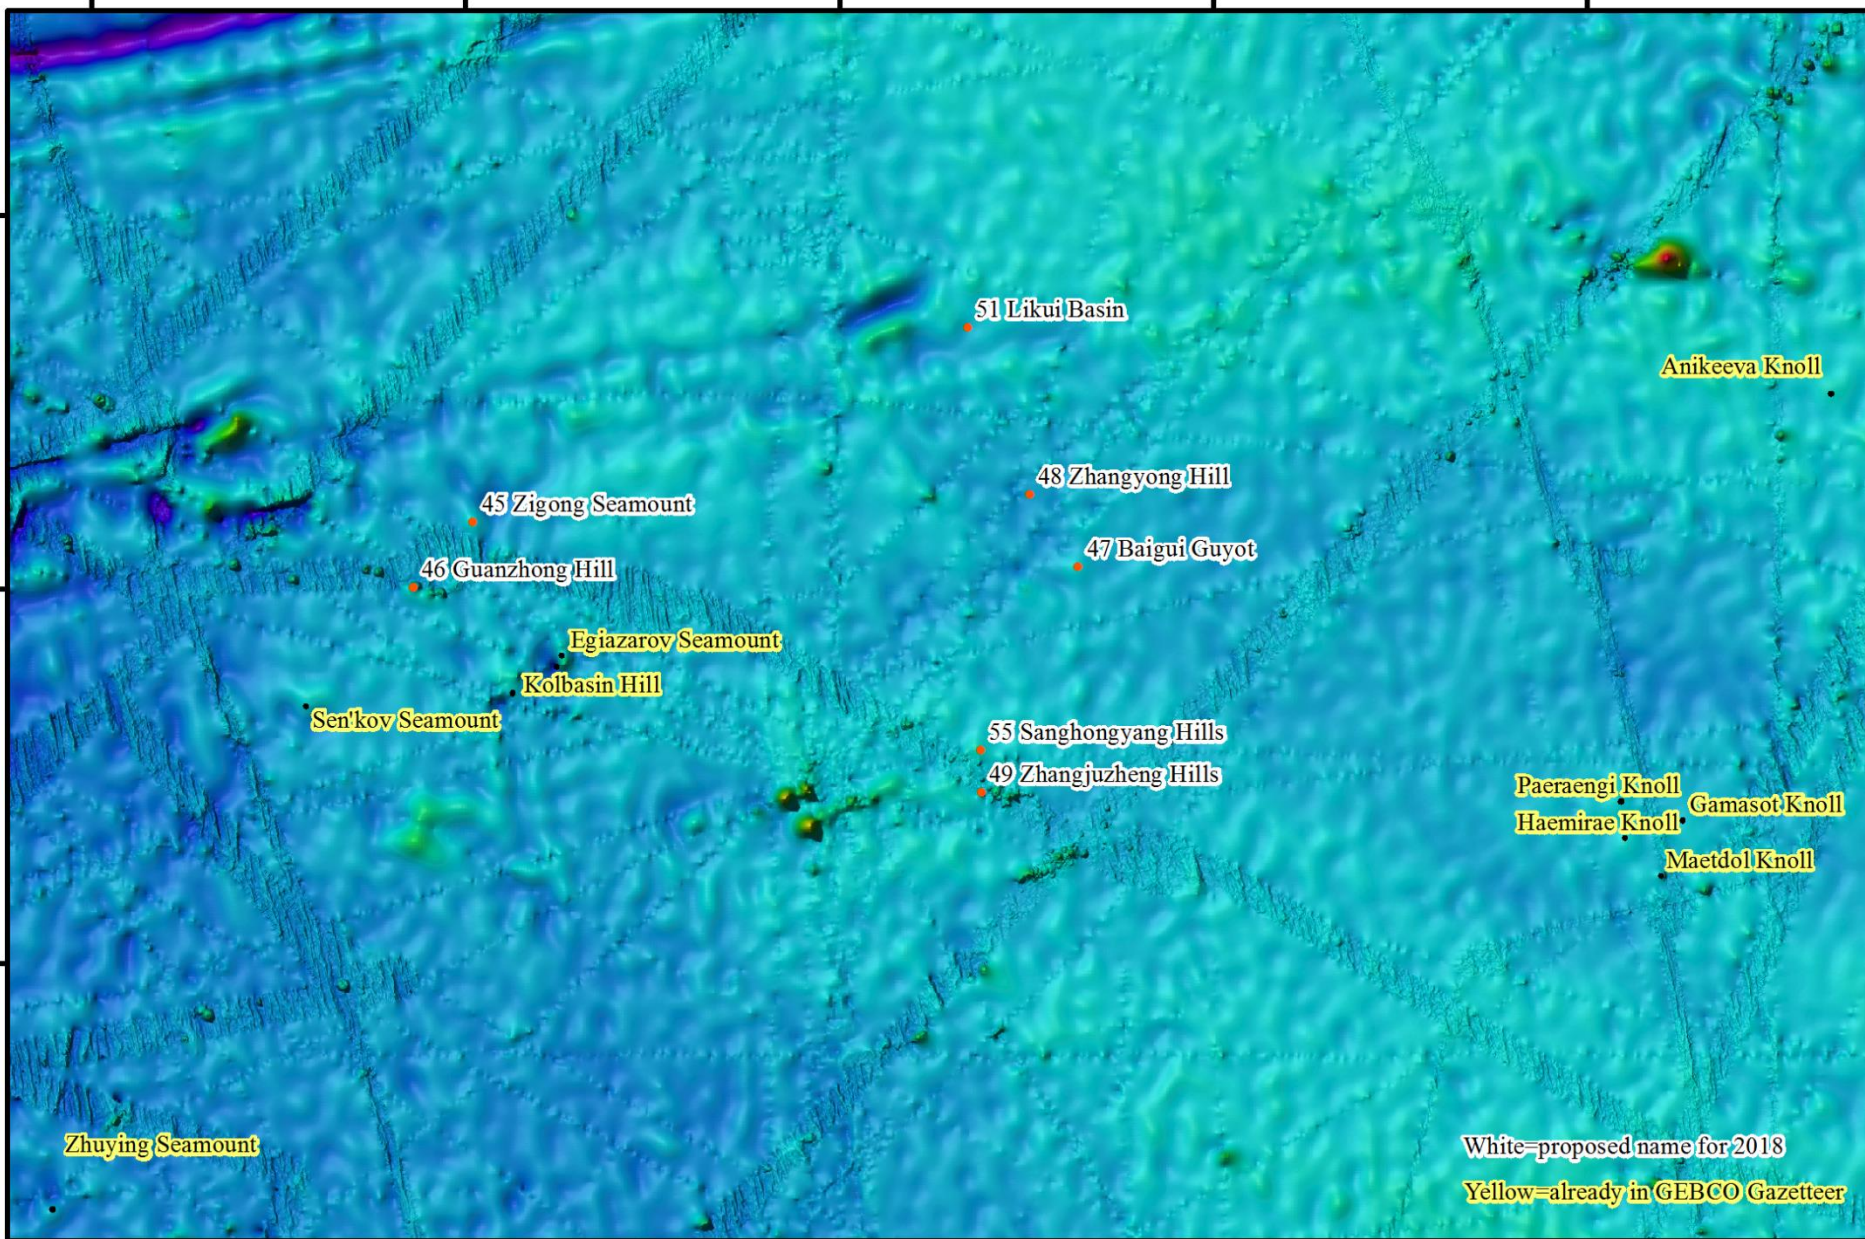

The naming system in SCS

- 11 like-feature groups
- 11 specific categories of names correspondingly

51 Likui Basin

Anikeeva Knoll

45 Zigong Seamount

48 Zhangyong Hill

46 Guanzhong Hill

47 Baigui Guyot

Egiazarov Seamount

Kolbasin Hill

Sen'kov Seamount

55 Sanghongyang Hills

49 Zhangjuzheng Hills

Paeraengi Knoll

Gamasot Knoll

Haemirae Knoll

Maetdol Knoll

Zhuying Seamount

White=proposed name for 2018

Yellow=already in GEBCO Gazetteer

144° W

142° W

140° W

138° W

136° W

12° N

11° N

10° N