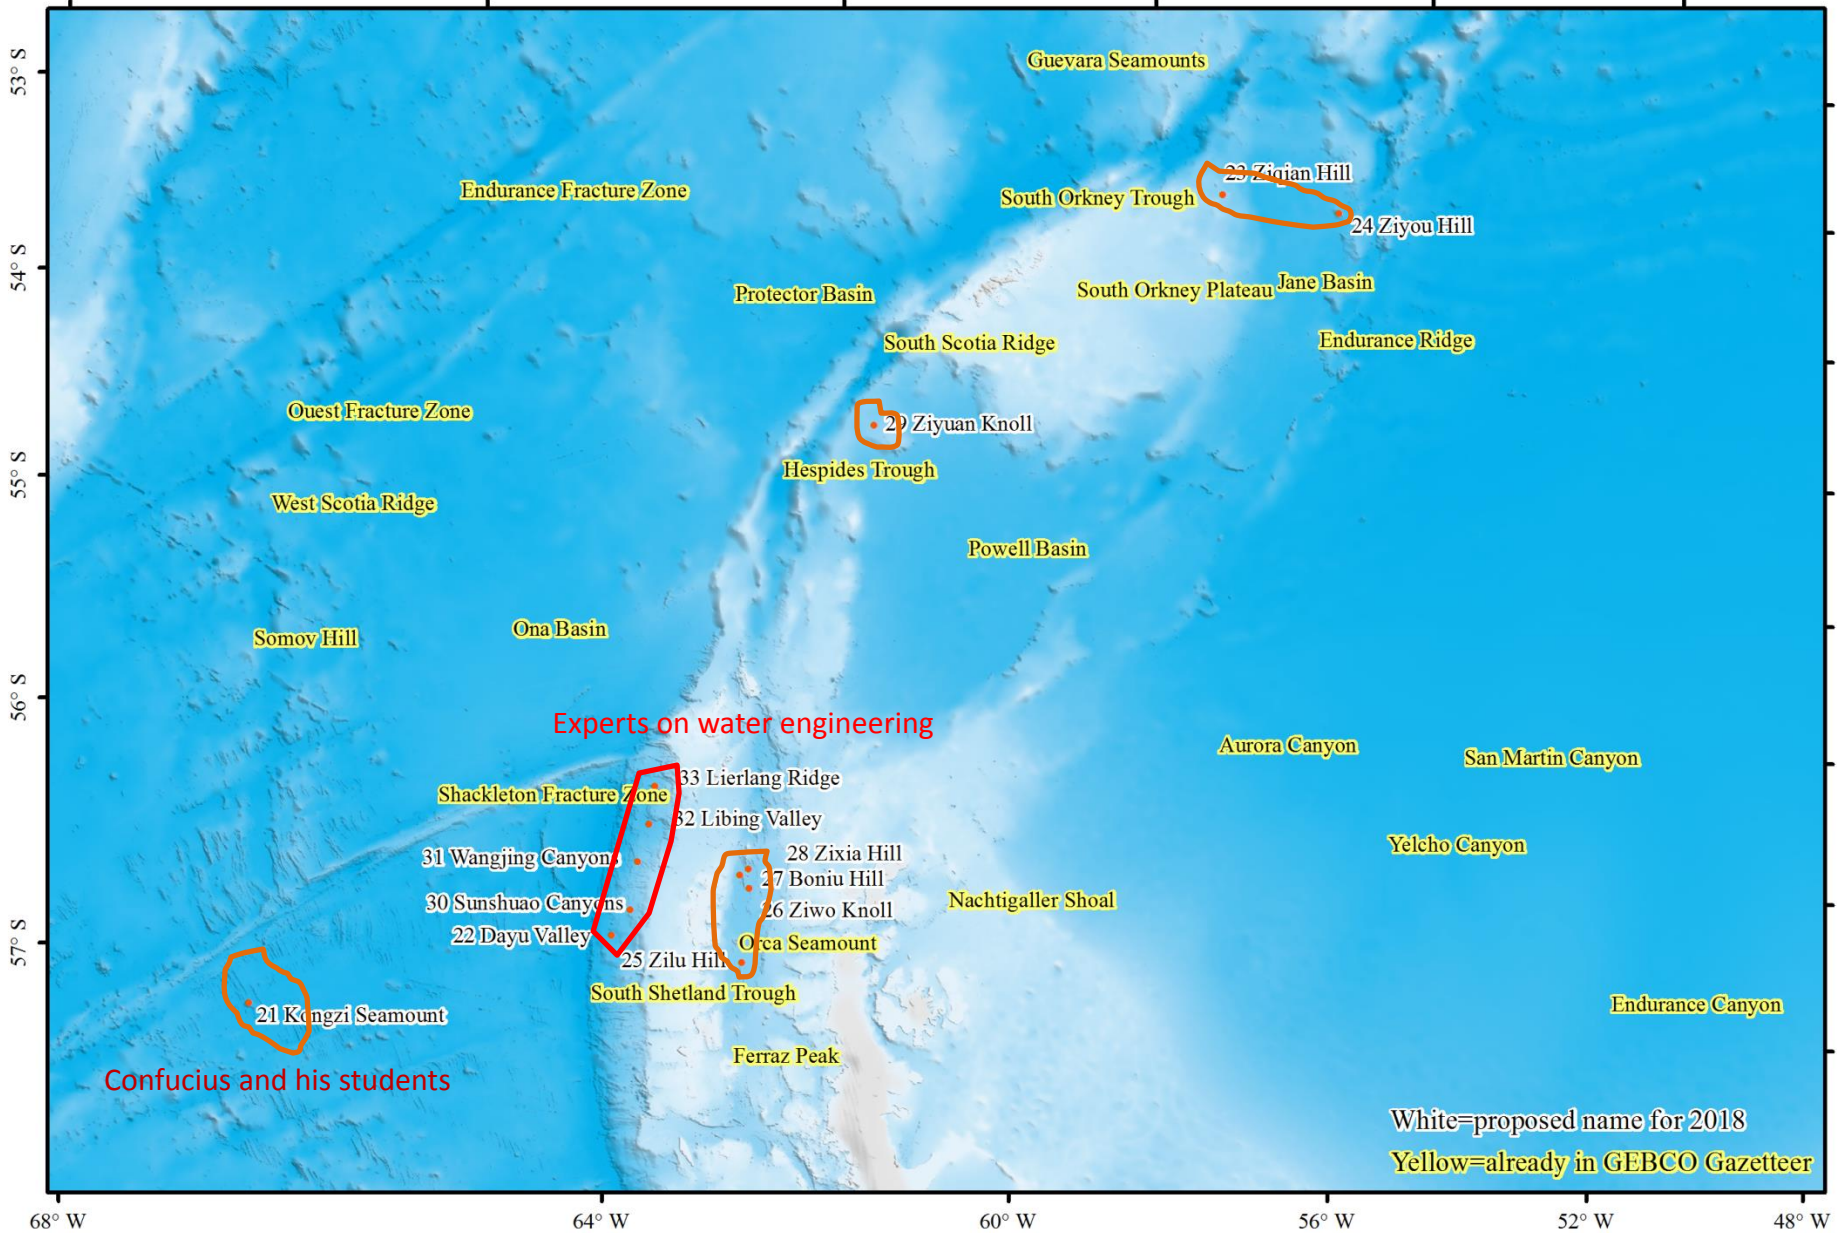

The naming system in SCS

- 11 like-feature groups
- 11 specific categories of names correspondingly

51 Likui Basin

Anikeeva Knoll

45 Zigong Seamount

48 Zhangyong Hill

46 Guanzhong Hill

47 Baigui Guyot

Egiazarov Seamount

Kolbasin Hill

Sen'kov Seamount

55 Sanghongyang Hills

49 Zhangjuzheng Hills

Paeraengi Knoll

Gamasot Knoll

Haemirae Knoll

Maetdol Knoll

Zhuying Seamount

White=proposed name for 2018

Yellow=already in GEBCO Gazetteer

144° W

142° W

140° W

138° W

136° W

12° N

11° N

10° N