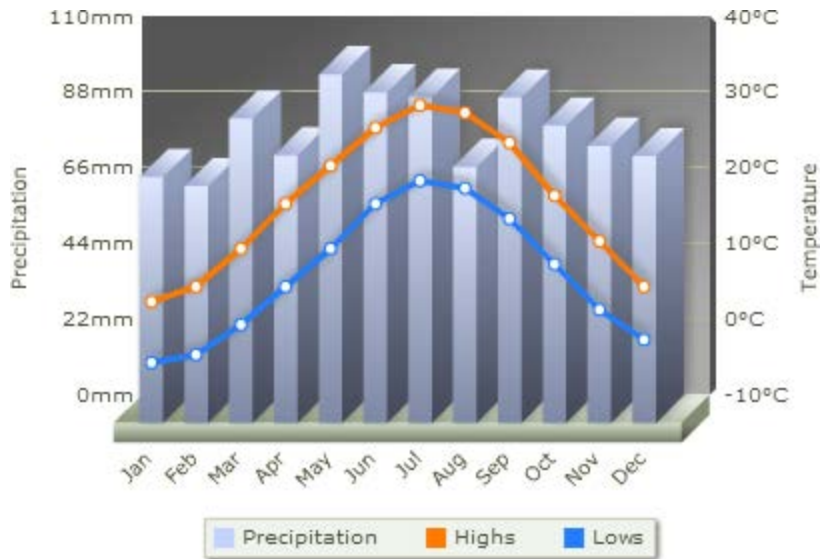

Washington D.C. Area Weather

Internet Sites with Additional Information

These are just a few of the thousands of resources with information about the Washington, D.C. area. You are encouraged to explore other resources as well.

The links below are provided for informational purposes only and do not constitute endorsement of any product, service, organization, company, information provider, or content by NOAA, the Department of Commerce or the U.S. Government.

Silver Spring, Maryland
Local Dining and other Amenities

www.silverspringdowntown.com

Smithsonian Museums

www.si.edu/Museums

Washington, D.C. Tourist Information

washington.org/about-washington-dc