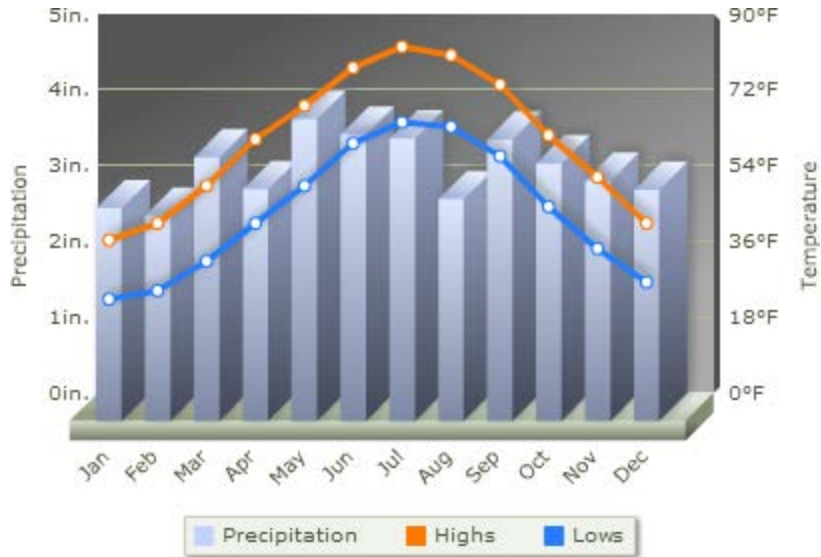

Washington D.C. Area Weather

Internet Sites with Additional Information

These are just a few of the thousands of resources with information about the Washington, D.C. area. You are encouraged to explore other resources as well.

The links below are provided for informational purposes only and do not constitute endorsement of any product, service, organization, company, information provider, or content by NOAA, the Department of Commerce or the U.S. Government.

Silver Spring, Maryland
Local Dining and other Amenities

www.silverspringdowntown.com

Smithsonian Museums

www.si.edu/Museums

Washington, D.C. Tourist Information

washington.org/about-washington-dc