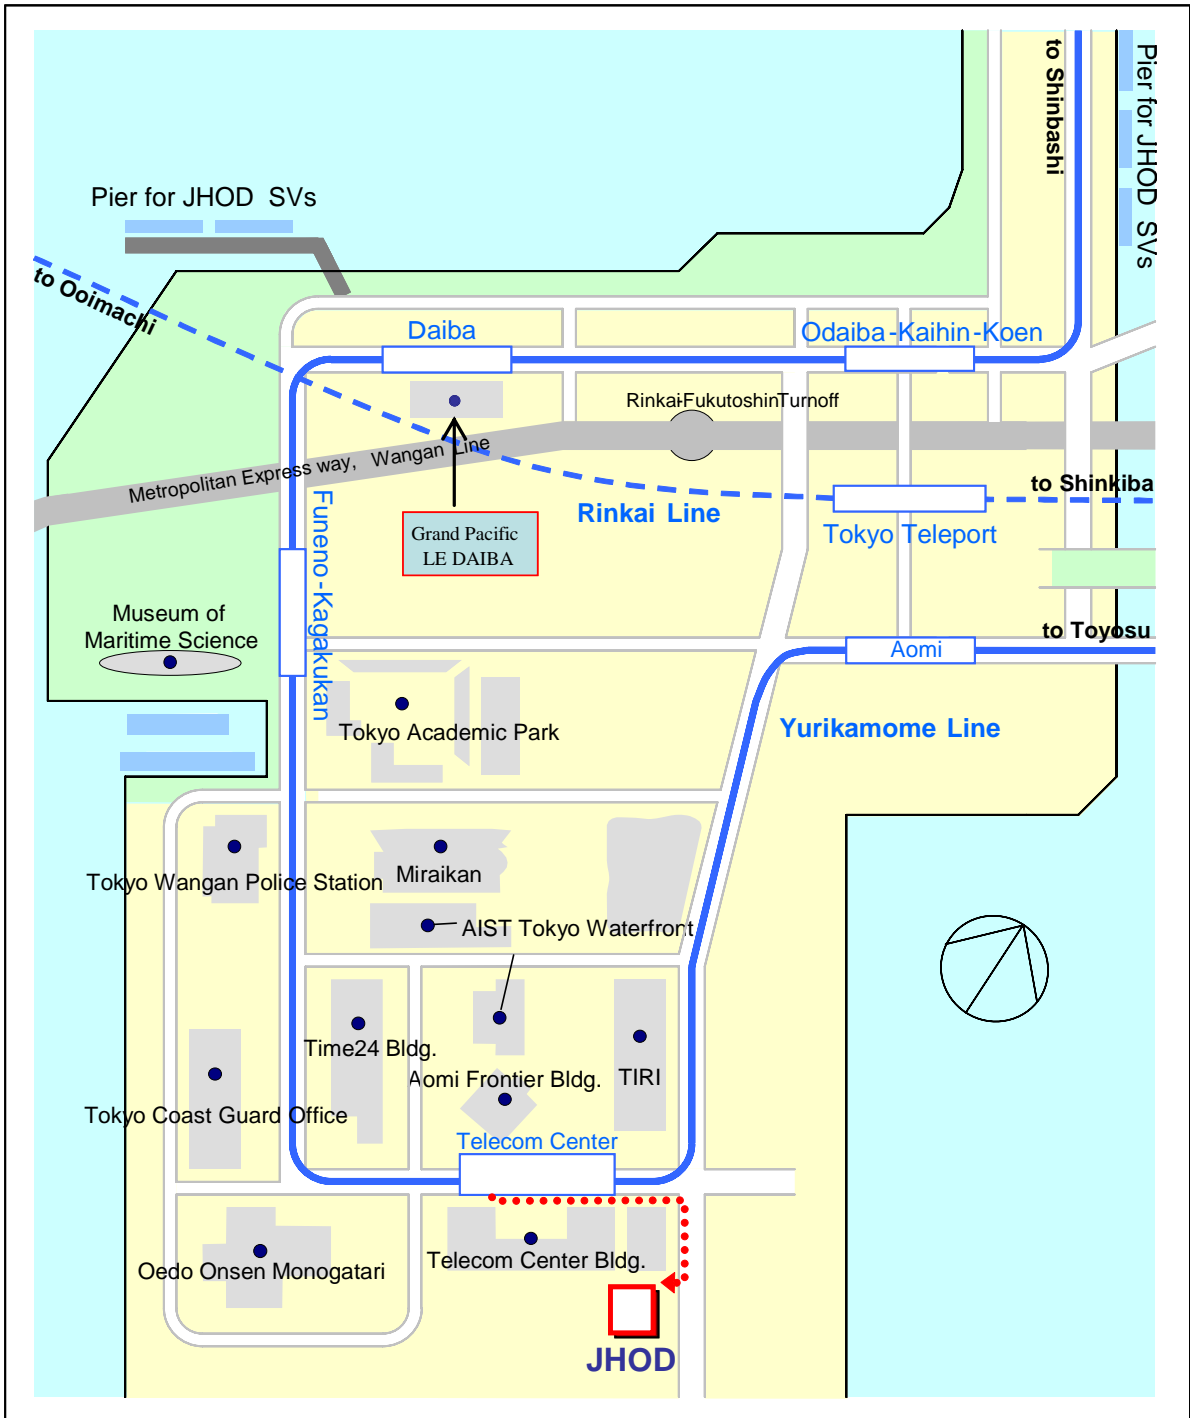

Map around JHOD

From Telecom Center Station to JHOD

(1) Ticket Gate of Telecom Center Station

Turn Left after you pass through the Ticket Gate.

(2) Stairs

Before reaching the end of the passage, go down stairs, not going to the slope to the building.

(3) The bottom of the Stairs

Go straight until you come to the Traffic Lights.

(4) Near the Intersection

(5) Intersection

Turn Right at the Intersection without crossing the road.

JHOD Bldg.

(6) JHOD

You will see the JHOD on your right hand.