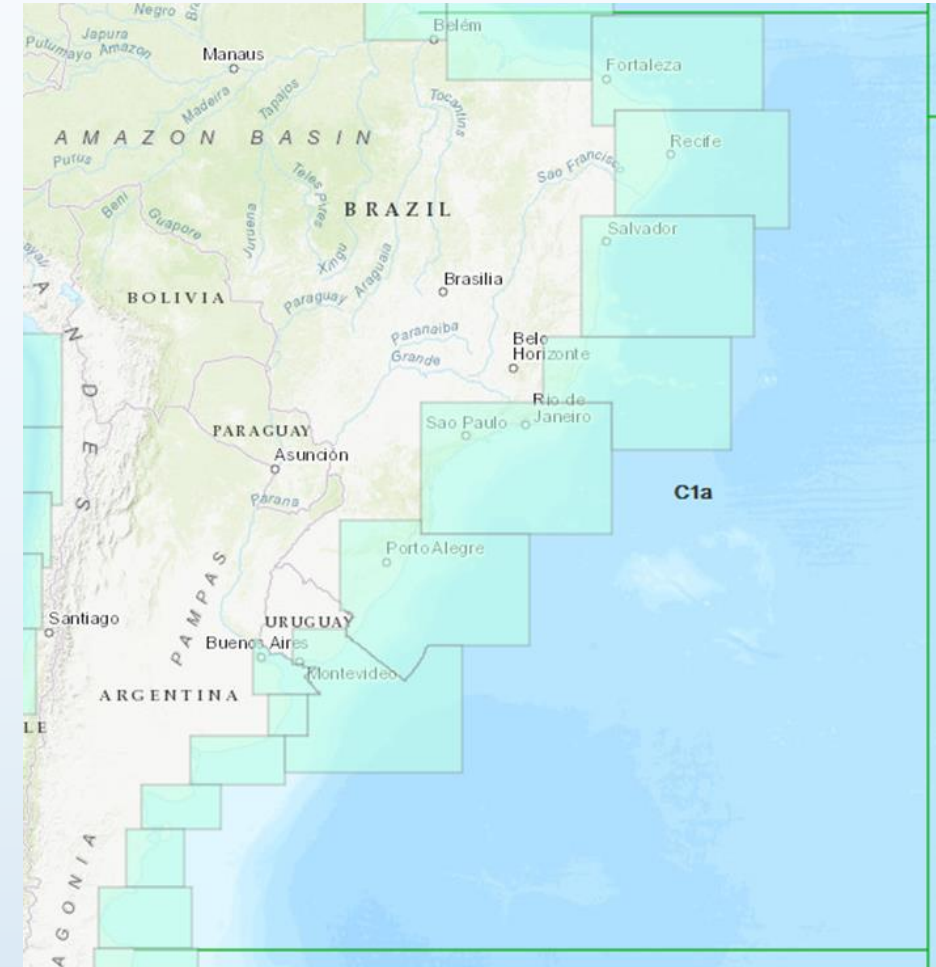

20th Meeting of the Meso American – Caribbean Sea Hydrographic Commission

SWAtHC ENC Scheme

Directorate of Hydrography and Navigation
Brazilian Navy

IHO

International
Hydrographic
Organization

SWAtHC ENC Scheme

Usage Band 1 (all GB cells)

IHO

International
Hydrographic
Organization

SWAtHC ENC Scheme

Usage Band 2 (all national cells)

IHO

International
Hydrographic
Organization

SWAtHC ENC Scheme

Usage Band 3 (all national cells)

IHO

International
Hydrographic
Organization

SWAtHC ENC Scheme

Number of cells:

- Argentina: 17
- Brazil: 28
- Uruguay: 4

Usage Band 1 national cells are being schemed in order to replace GB ones.