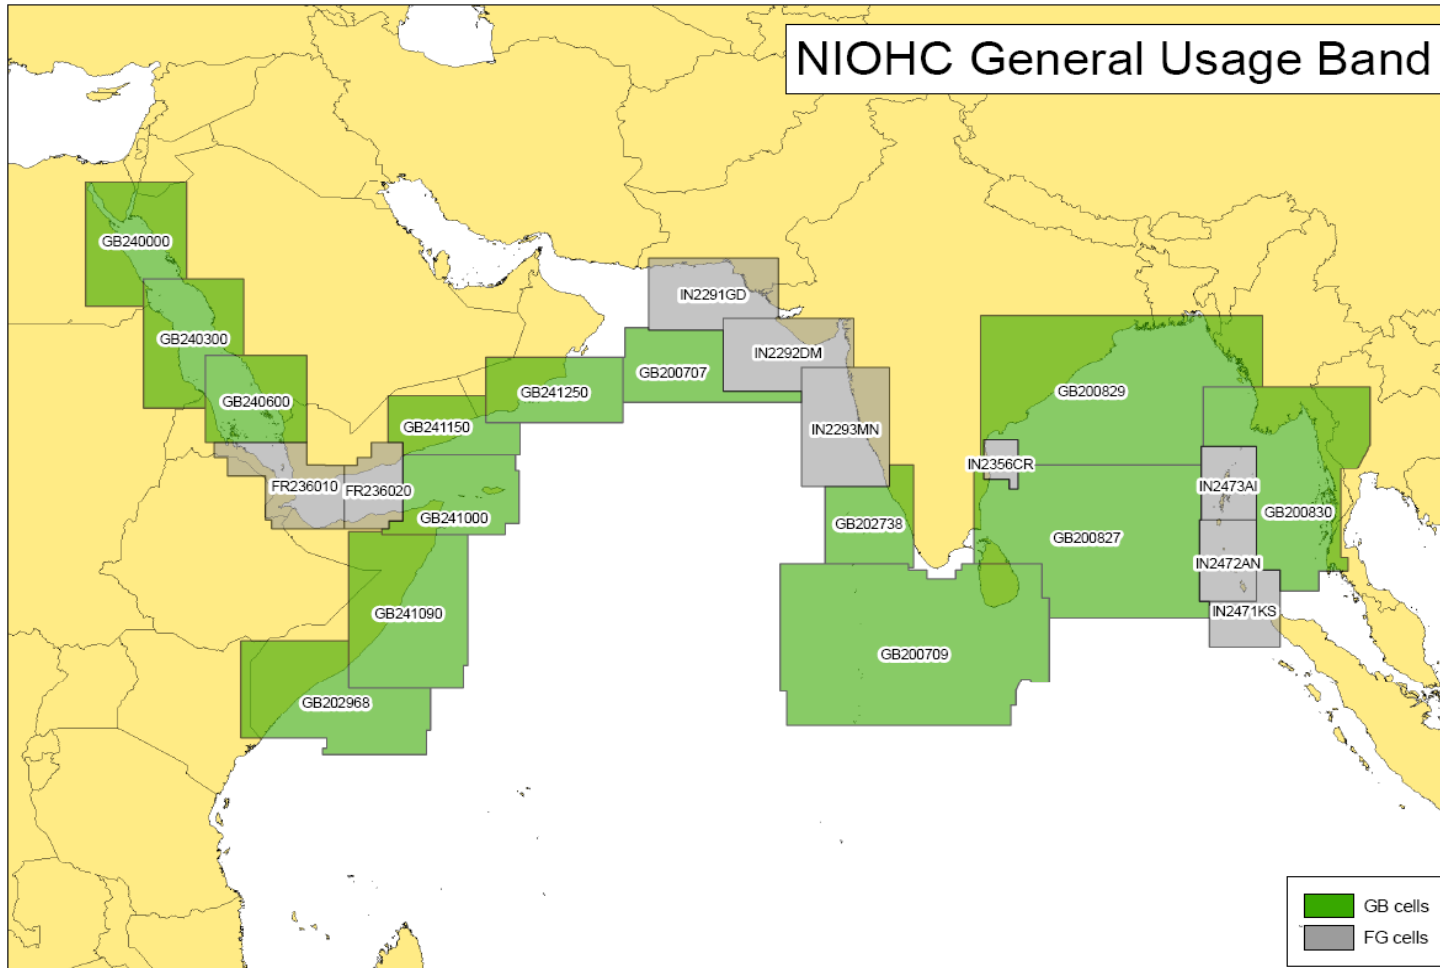

### GB ENC Production

UK has released a total of 123 ENC cells, 10 of them since the last NIOHC meeting.

Coverage currently comprises 27 Harbour, 40 Approach, 35 Coastal, 14 General and 7 Overview cells.

### NIOHC ENC Production

The top 800/2000 ports, in region, are included in the NIOHC ENC Coverage.

All major shipping routes are included in the NIOHC ENC Coverage.

THE UNITED KINGDOM  
HYDROGRAPHIC OFFICE

# General Usage Band ENCs in NIOHC region

THE UNITED KINGDOM  
HYDROGRAPHIC OFFICE

# Overview Usage Band ENCs in NIOHC region

THE UNITED KINGDOM  
HYDROGRAPHIC OFFICE