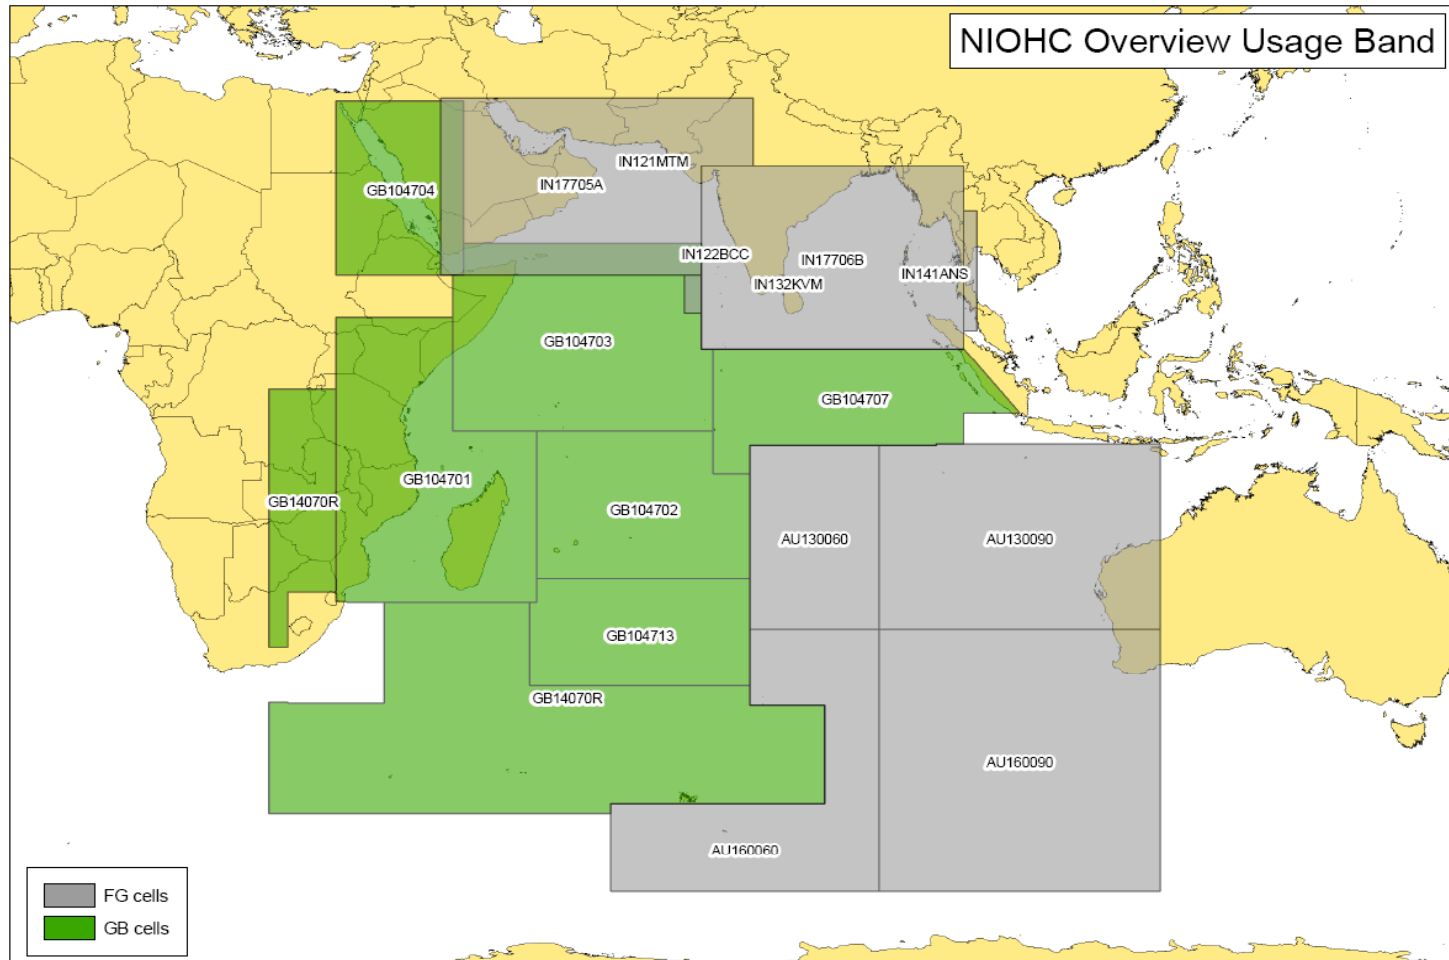

### GB ENC Production

UK has released a total of 123 ENC cells, 10 of them since the last NIOHC meeting.

Coverage currently comprises 27 Harbour, 40 Approach, 35 Coastal, 14 General and 7 Overview cells.

### NIOHC ENC Production

The top 800/2000 ports, in region, are included in the NIOHC ENC Coverage.

All major shipping routes are included in the NIOHC ENC Coverage.

THE UNITED KINGDOM  
HYDROGRAPHIC OFFICE

# General Usage Band ENCs in NIOHC region

THE UNITED KINGDOM  
HYDROGRAPHIC OFFICE

# Overview Usage Band ENCs in NIOHC region

THE UNITED KINGDOM  
HYDROGRAPHIC OFFICE